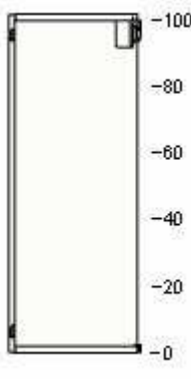

90265468 SEKTION wall cabinet frame white 30x14 3/4x40 " $52.00 1 $52.00

70266708 RINGHULT door high gloss white 15x40 " $140.00 2 $280.00

50265535 UTRUSTA shelf white 30x14 3/4 " $12.00 1 $12.00

60204645 UTRUSTA hinge 125 ° $6.00 2 $12.00

50138750 ATTEST knob stainless steel color 13/16 " $4.99 8 $39.92

00138762 LANS handle stainless steel 25 3/8 " $9.99 12 $119.88

40138760 LANS handle stainless steel 13 9/16 " $7.99 1 $7.99