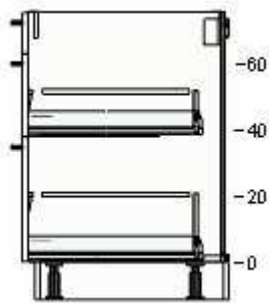

30265386 SEKTION
base
cabinet
frame
white
30x24x30
"

$49.00

1

$49.00

40266738 RINGHULT
drawer
front
high gloss
white
30x5 "

$83.00

1

$83.00

80266736 RINGHULT
drawer
front
high gloss
white
30x10 "

$97.00

1

$97.00

60266737 RINGHULT
drawer
front
high gloss
white
30x15 "

$109.00

1

$109.00

70265676 MAXIMERA
drawer,
high
white
30x24 "

$53.00

1

$53.00

30265664 MAXIMERA
drawer,
medium
white
30x24 "

$49.00

1

$49.00

60290676 NYTTIG
filler
piece/stove
separator
30 "

$5.00

1

$5.00

80284580 SEKTION
reinforced
ventilated
top rail
galvanized
30 "

$8.00

1

$8.00