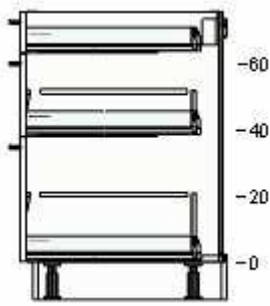

60284581 SEKTION
reinforced
ventilated
top rail
galvanized
36 "

\$9.00

1

\$9.00

30265386	SEKTION base cabinet frame white 30x24x30 "	\$49.00	1	\$49.00
----------	---	---------	---	---------

40266738	RINGHULT drawer front high gloss white 30x5 "	\$83.00	1	\$83.00
----------	--	---------	---	---------