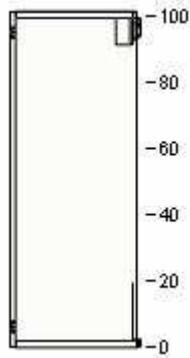

13

90265468	SEKTION wall cabinet frame white 30x14 3/4x40 "	$52.00	1	$52.00

70266708	RINGHULT door high gloss white 15x40 "	$140.00	2	$280.00

50265535	UTRUSTA shelf white 30x14 3/4 "	$12.00	1	$12.00

60204645	UTRUSTA hinge 125 °	$6.00	2	$12.00