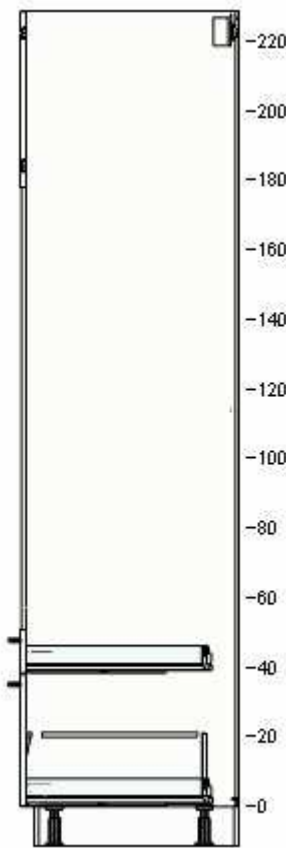

Total Price: $8,329.79

Price Quantity Total Price

1

Code	Description	Price	Quantity	Total Price
80265435	SEKTION high cabinet frame white 30x24x90 "	$129.00	1	$129.00
10266706	RINGHULT door high gloss white 15x20 "	$99.00	2	$198.00
40266738	RINGHULT drawer front high gloss white 30x5 "	$83.00	1	$83.00
60266737	RINGHULT drawer front high gloss white 30x15 "	$109.00	1	$109.00
70265676	MAXIMERA drawer, high white 30x24 "	$53.00	1	$53.00
90265656	MAXIMERA drawer, low white 30x24 "	$43.00	1	$43.00
70265544	UTRUSTA shelf wood effect brown 30x24 "	$17.00	1	$17.00
00265528	UTRUSTA shelf white 30x24 "	$17.00	1	$17.00
60204645	UTRUSTA hinge 125 °	$6.00	1	$6.00
50292195	FÖRBÄTTRA cover strip and fasteners white	$7.00	1	$7.00