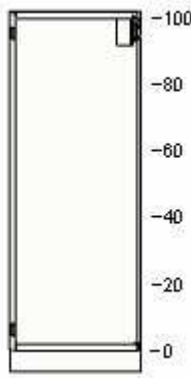

90265468 SEKTION wall cabinet frame white 30x14 3/4x40 " $52.00 1 $52.00

70266708 RINGHULT door high gloss white 15x40 " $140.00 2 $280.00

50265535 UTRUSTA shelf white 30x14 3/4 " $12.00 1 $12.00

60204645 UTRUSTA hinge 125 ° $6.00 2 $12.00