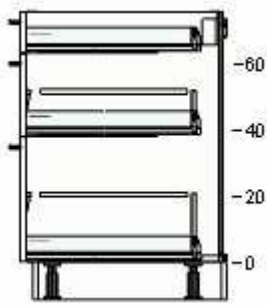

30265386	SEKTION base cabinet frame white 30x24x30 "	$49.00	1	$49.00

40266738	RINGHULT drawer front high gloss white 30x5 "	$83.00	1	$83.00

80266736	RINGHULT drawer front high gloss white 30x10 "	$97.00	1	$97.00

60266737	RINGHULT drawer front high gloss white 30x15 "	$109.00	1	$109.00

70265676	MAXIMERA drawer, high white 30x24 "	$53.00	1	$53.00

90265656	MAXIMERA drawer, low white 30x24 "	$43.00	1	$43.00

30265664	MAXIMERA drawer, medium white 30x24 "	$49.00	1	$49.00