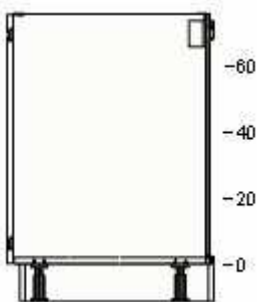

80265398 SEKTION
base
cabinet
frame
white
36x24x30
"

$57.00

1

$57.00

50266714 RINGHULT
door
high gloss
white
18x30 "

$130.00

2

$260.00

60204645 UTRUSTA
hinge
125 °

$6.00

2

$12.00

60284581 SEKTION
reinforced
ventilated
top rail
galvanized
36 "

$9.00

1

$9.00