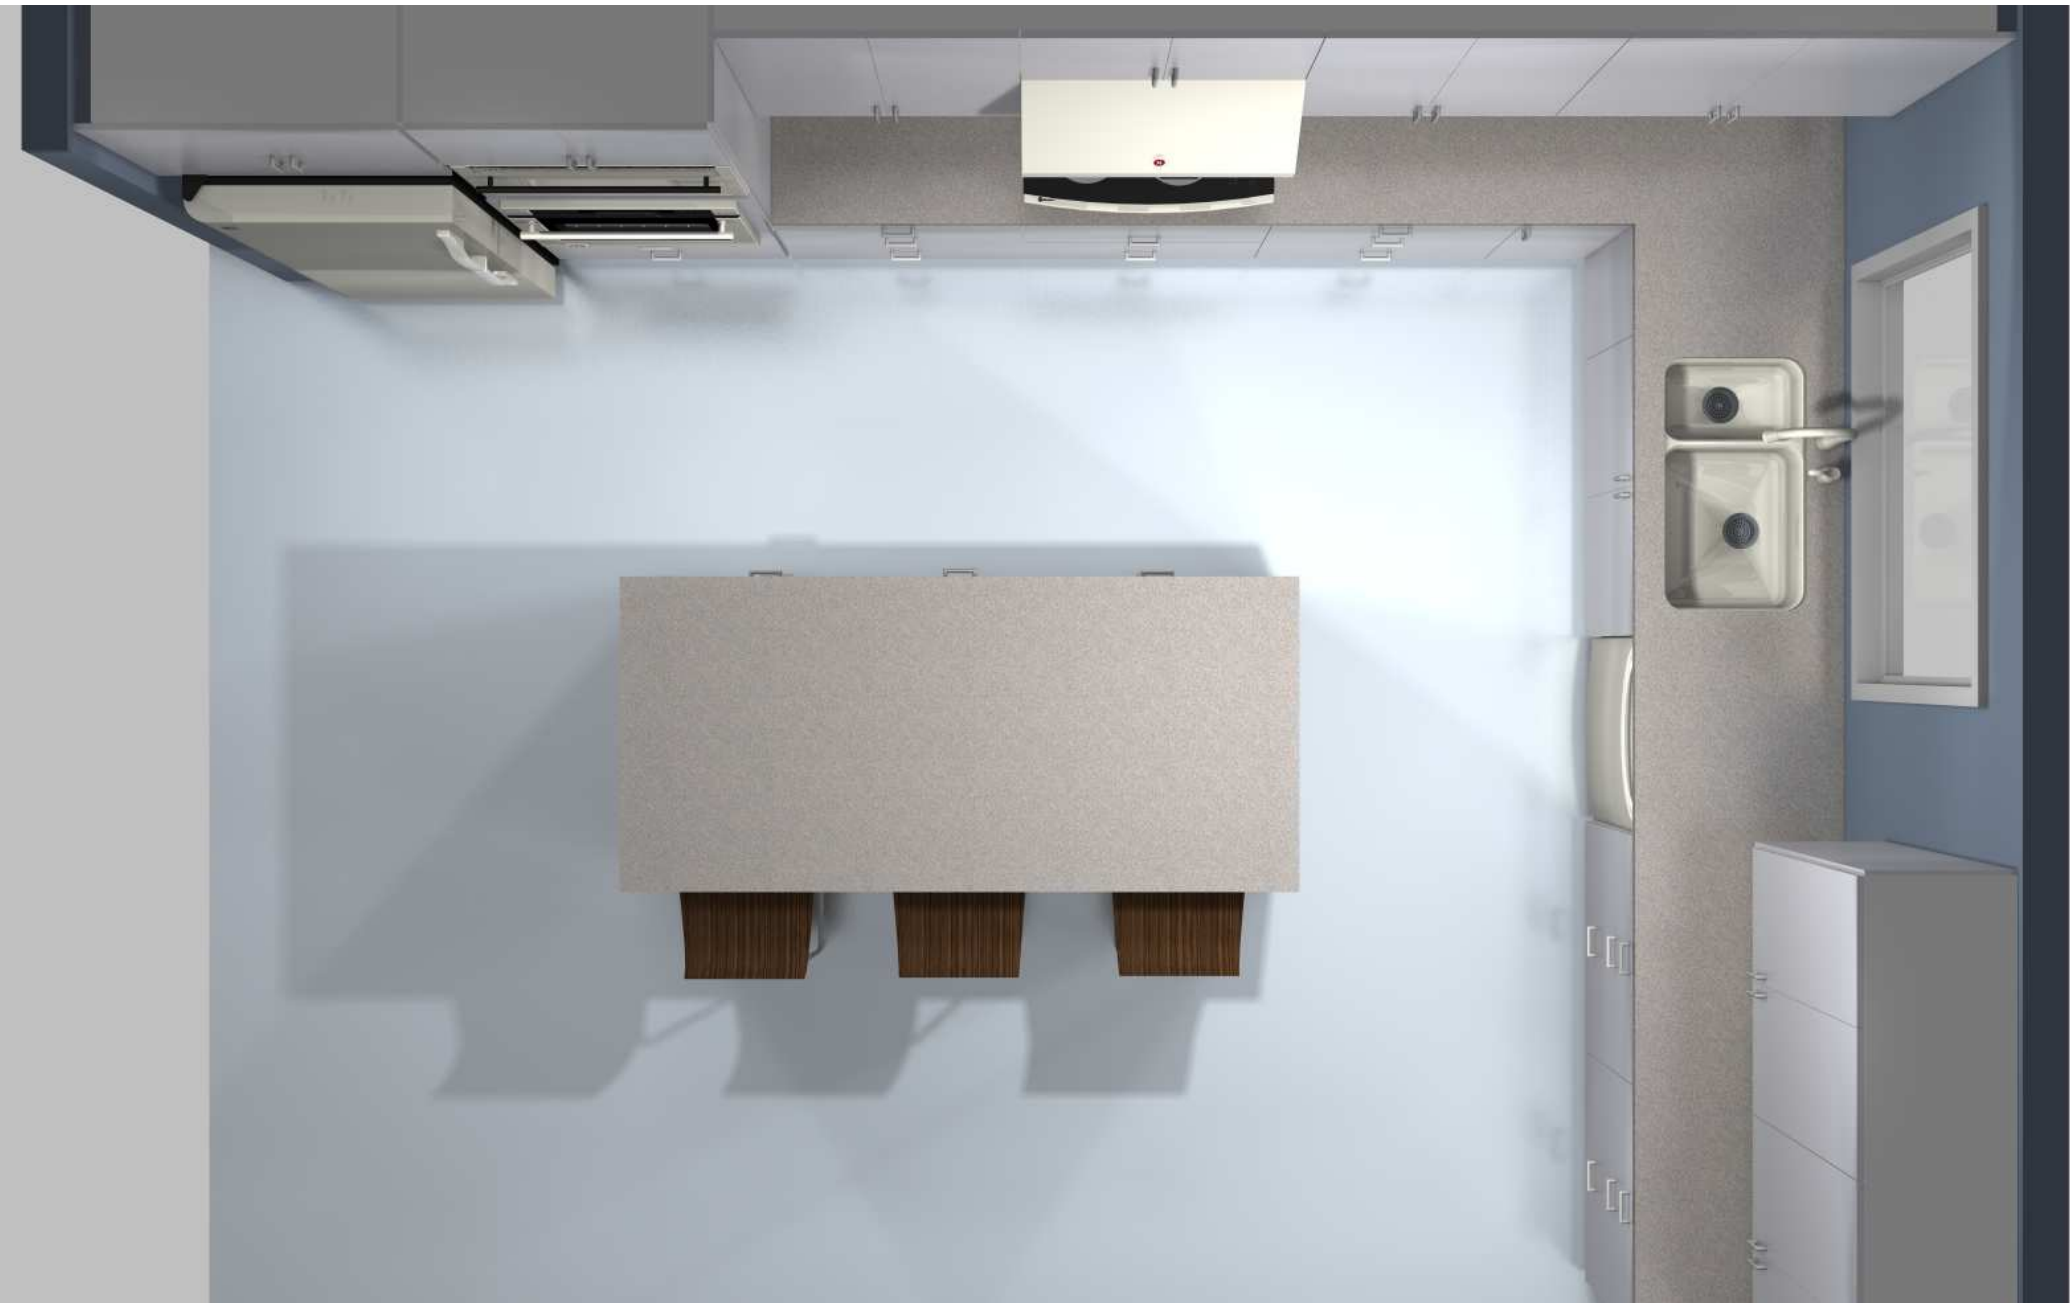

Note: This drawing is an artistic interpretation of the general appearance of the design. It is not meant to be an exact rendition.

Designed: 21/07/2015
Printed: 21/07/2015