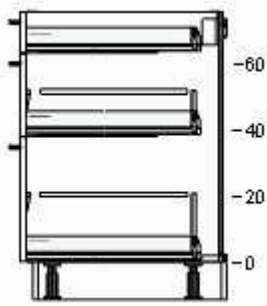

Total Price: \$8,329.79

Price Quantity Total Price

1

Code	Description	Price	Quantity	Total Price
80265435	SEKTION high cabinet frame white 30x24x90 "	\$129.00	1	\$129.00
10266706	RINGHULT door high gloss white 15x20 "	\$99.00	2	\$198.00
40266738	RINGHULT drawer front high gloss white 30x5 "	\$83.00	1	\$83.00
60266737	RINGHULT drawer front high gloss white 30x15 "	\$109.00	1	\$109.00
70265676	MAXIMERA drawer, high white 30x24 "	\$53.00	1	\$53.00
90265656	MAXIMERA drawer, low white 30x24 "	\$43.00	1	\$43.00
70265544	UTRUSTA shelf wood effect brown 30x24 "	\$17.00	1	\$17.00
00265528	UTRUSTA shelf white 30x24 "	\$17.00	1	\$17.00
60204645	UTRUSTA hinge 125 °	\$6.00	1	\$6.00
50292195	FÖRBÄTTRA cover strip and fasteners white	\$7.00	1	\$7.00