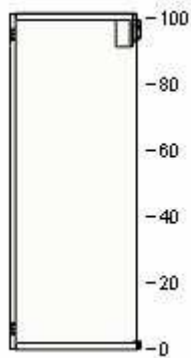

16

60265460	SEKTION wall cabinet frame white 36x14 3/4x40 "	$56.00	1	$56.00

20266715	RINGHULT door high gloss white 18x40 "	$162.00	2	$324.00

40265526	UTRUSTA shelf white 36x14 3/4 "	$14.00	1	$14.00

60204645	UTRUSTA hinge 125 °	$6.00	2	$12.00