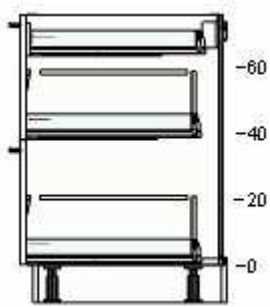

11

30265386	SEKTION base cabinet frame white 30x24x30 "	$49.00	1	$49.00

60266737	RINGHULT drawer front high gloss white 30x15 "	$109.00	2	$218.00

70265676	MAXIMERA drawer, high white 30x24 "	$53.00	2	$106.00

90265656	MAXIMERA drawer, low white 30x24 "	$43.00	1	$43.00

20265626	UTRUSTA drawer front, low 30 "	$17.00	1	$17.00