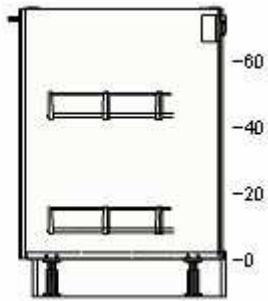

5

70265501 SEKTION
base corner
cabinet
frame
white
38x38x30 "

$79.00

1

$79.00

90266726 RINGHULT
2-p
door/corner
base
cabinet set
high gloss
white
13x30 "

$179.00

1

$179.00

60215291 UTRUSTA
corner base
cabinet
carousel
34 1/2 "

$99.00

1

$99.00

00204648 UTRUSTA
hinge
153 °

$15.00

1

$15.00

6