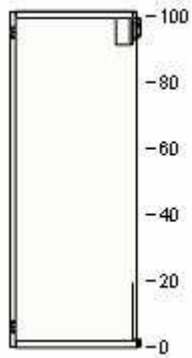

15

90265468	SEKTION wall cabinet frame white 30x14 3/4x40 "	$52.00	1	$52.00

70266708	RINGHULT door high gloss white 15x40 "	$140.00	2	$280.00

50265535	UTRUSTA shelf white 30x14 3/4 "	$12.00	1	$12.00

60204645	UTRUSTA hinge 125 °	$6.00	2	$12.00