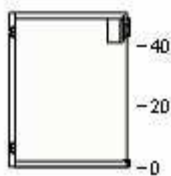

14

10265453	SEKTION wall cabinet frame white 30x14 3/4x20 "	$35.00	1	$35.00

10266706	RINGHULT door high gloss white 15x20 "	$99.00	2	$198.00

60204645	UTRUSTA hinge 125 °	$6.00	1	$6.00