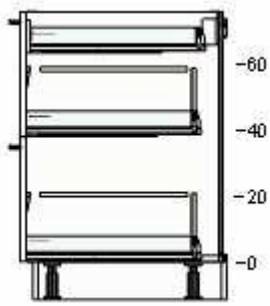

30265386	SEKTION base cabinet frame white 30x24x30 "	$49.00	1	$49.00

60266737	RINGHULT drawer front high gloss white 30x15 "	$109.00	2	$218.00

70265676	MAXIMERA drawer, high white 30x24 "	$53.00	2	$106.00

90265656	MAXIMERA drawer, low white 30x24 "	$43.00	1	$43.00

20265626	UTRUSTA drawer front, low 30 "	$17.00	1	$17.00