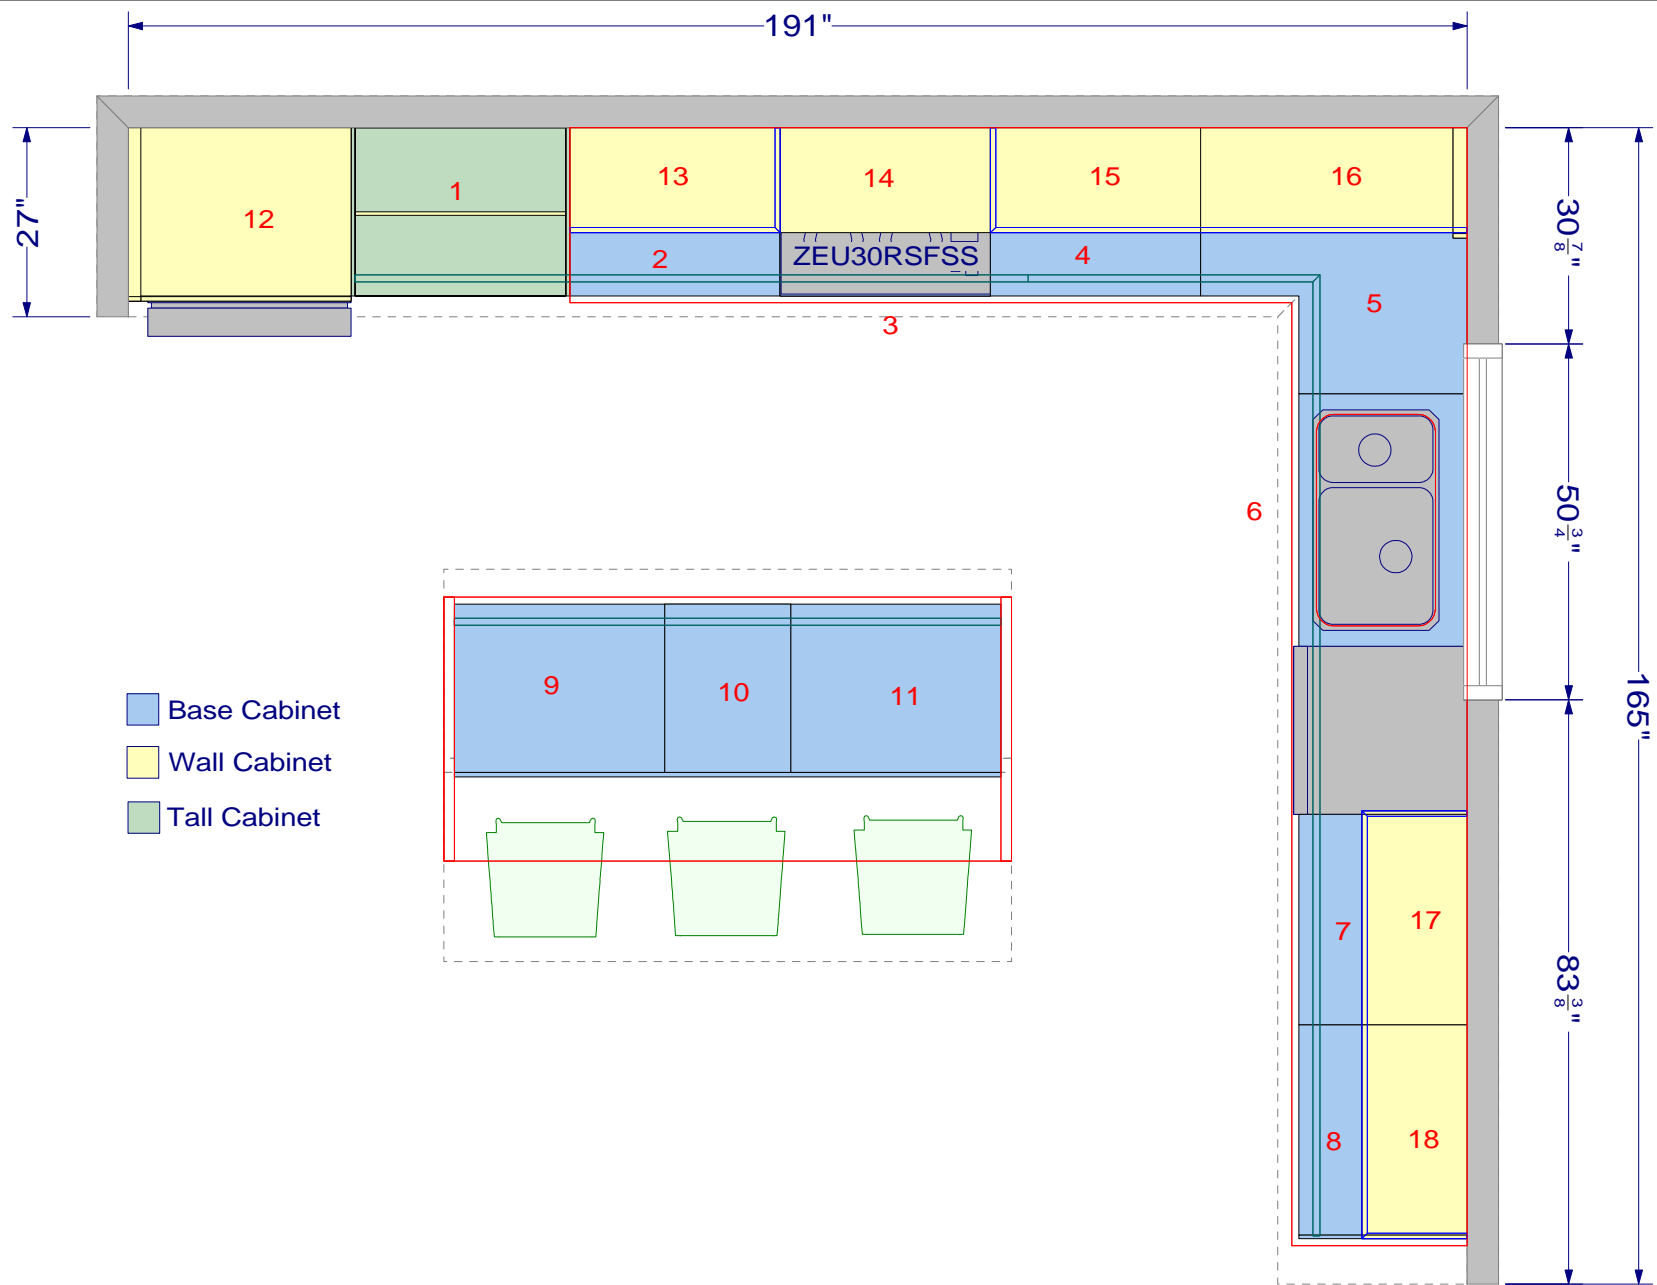

All dimensions _size designations given are subject to verification on job site and adjustment to fit job conditions.

This is an original design and must not be released or copied unless applicable fee has been paid or job order placed.

Designed: 21/07/2015
Printed: 21/07/2015