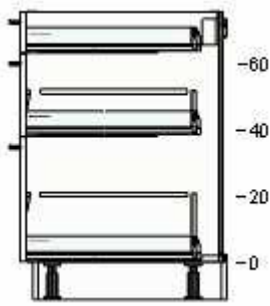

30265386	SEKTION base cabinet frame white 30x24x30 "	$49.00	1	$49.00

40266738	RINGHULT drawer front high gloss white 30x5 "	$83.00	1	$83.00

80266736	RINGHULT drawer front high gloss white 30x10 "	$97.00	1	$97.00

60266737	RINGHULT drawer front high gloss white 30x15 "	$109.00	1	$109.00

70265676	MAXIMERA drawer, high white 30x24 "	$53.00	1	$53.00

90265656	MAXIMERA drawer, low white 30x24 "	$43.00	1	$43.00

30265664	MAXIMERA drawer, medium white 30x24 "	$49.00	1	$49.00