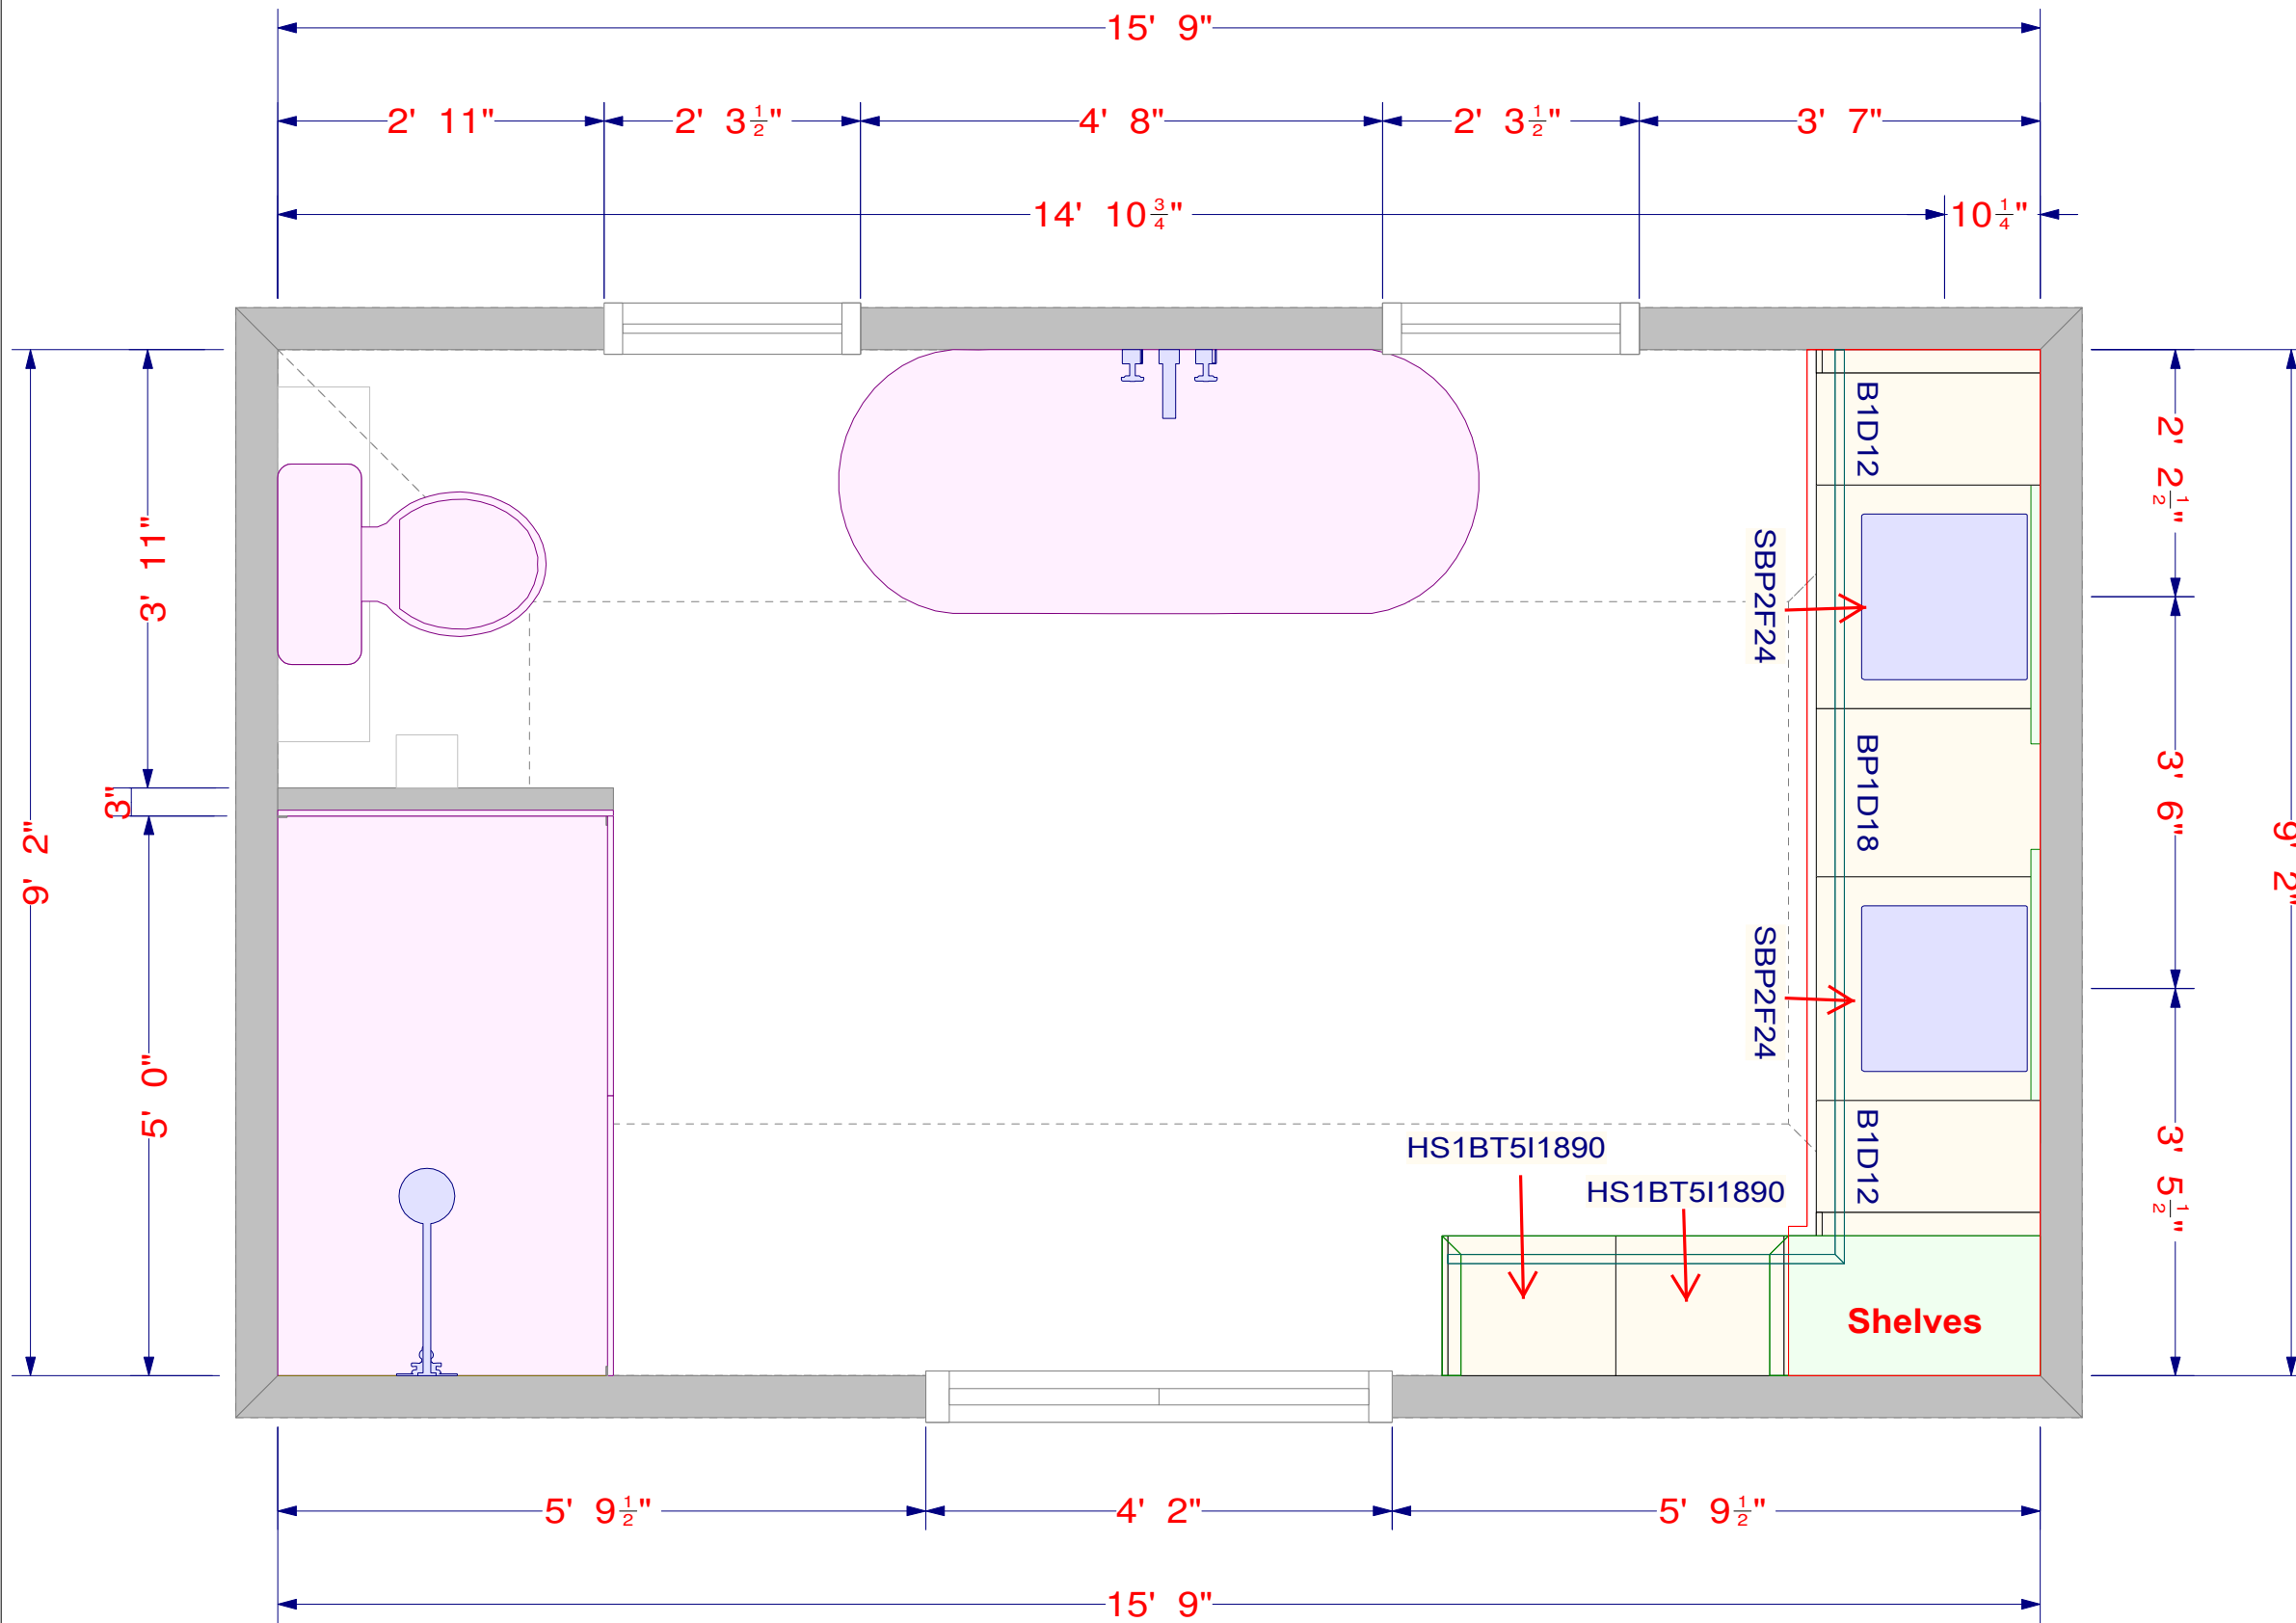

# FLOOR PLANS

These are schematic drawings of your bathroom with measurements as seen from above. You'll see the overall space layout. All walls, doors, windows and walkways are included.

Note: This drawing is an artistic interpretation of the general appearance of the design. It is not meant to be an exact rendition.

**IKD**  
INSPIRED  
KITCHEN  
DESIGN

Designed: 16/07/2021  
Printed: 16/07/2021

Door Style: TORHAMN natural ash  
 Cabinet Frame Finish: White  
 Drawers: Maximera  
 Ceiling Height: 95 1/4"  
 Wall Cabinet alignment: 92"

Ikea sink:  
 -TÖRNVIKEN Countertop sink, white  
 17 3/4x17 3/4 "

Use this design as reference for your contractor or installer. Do not use IKEA's Home planner file for installation purposes.

Changes related to incomplete or inaccurate provided measurements are a responsibility of the homeowner.

Designed: 16/07/2021  
 Printed: 16/07/2021

Panel 36x96"

Panel 15x90"

Use this design as reference for your contractor or installer. Do not use IKEA's Home planner file for installation purposes.

Changes related to incomplete or inaccurate provided measurements are a responsibility of the homeowner.