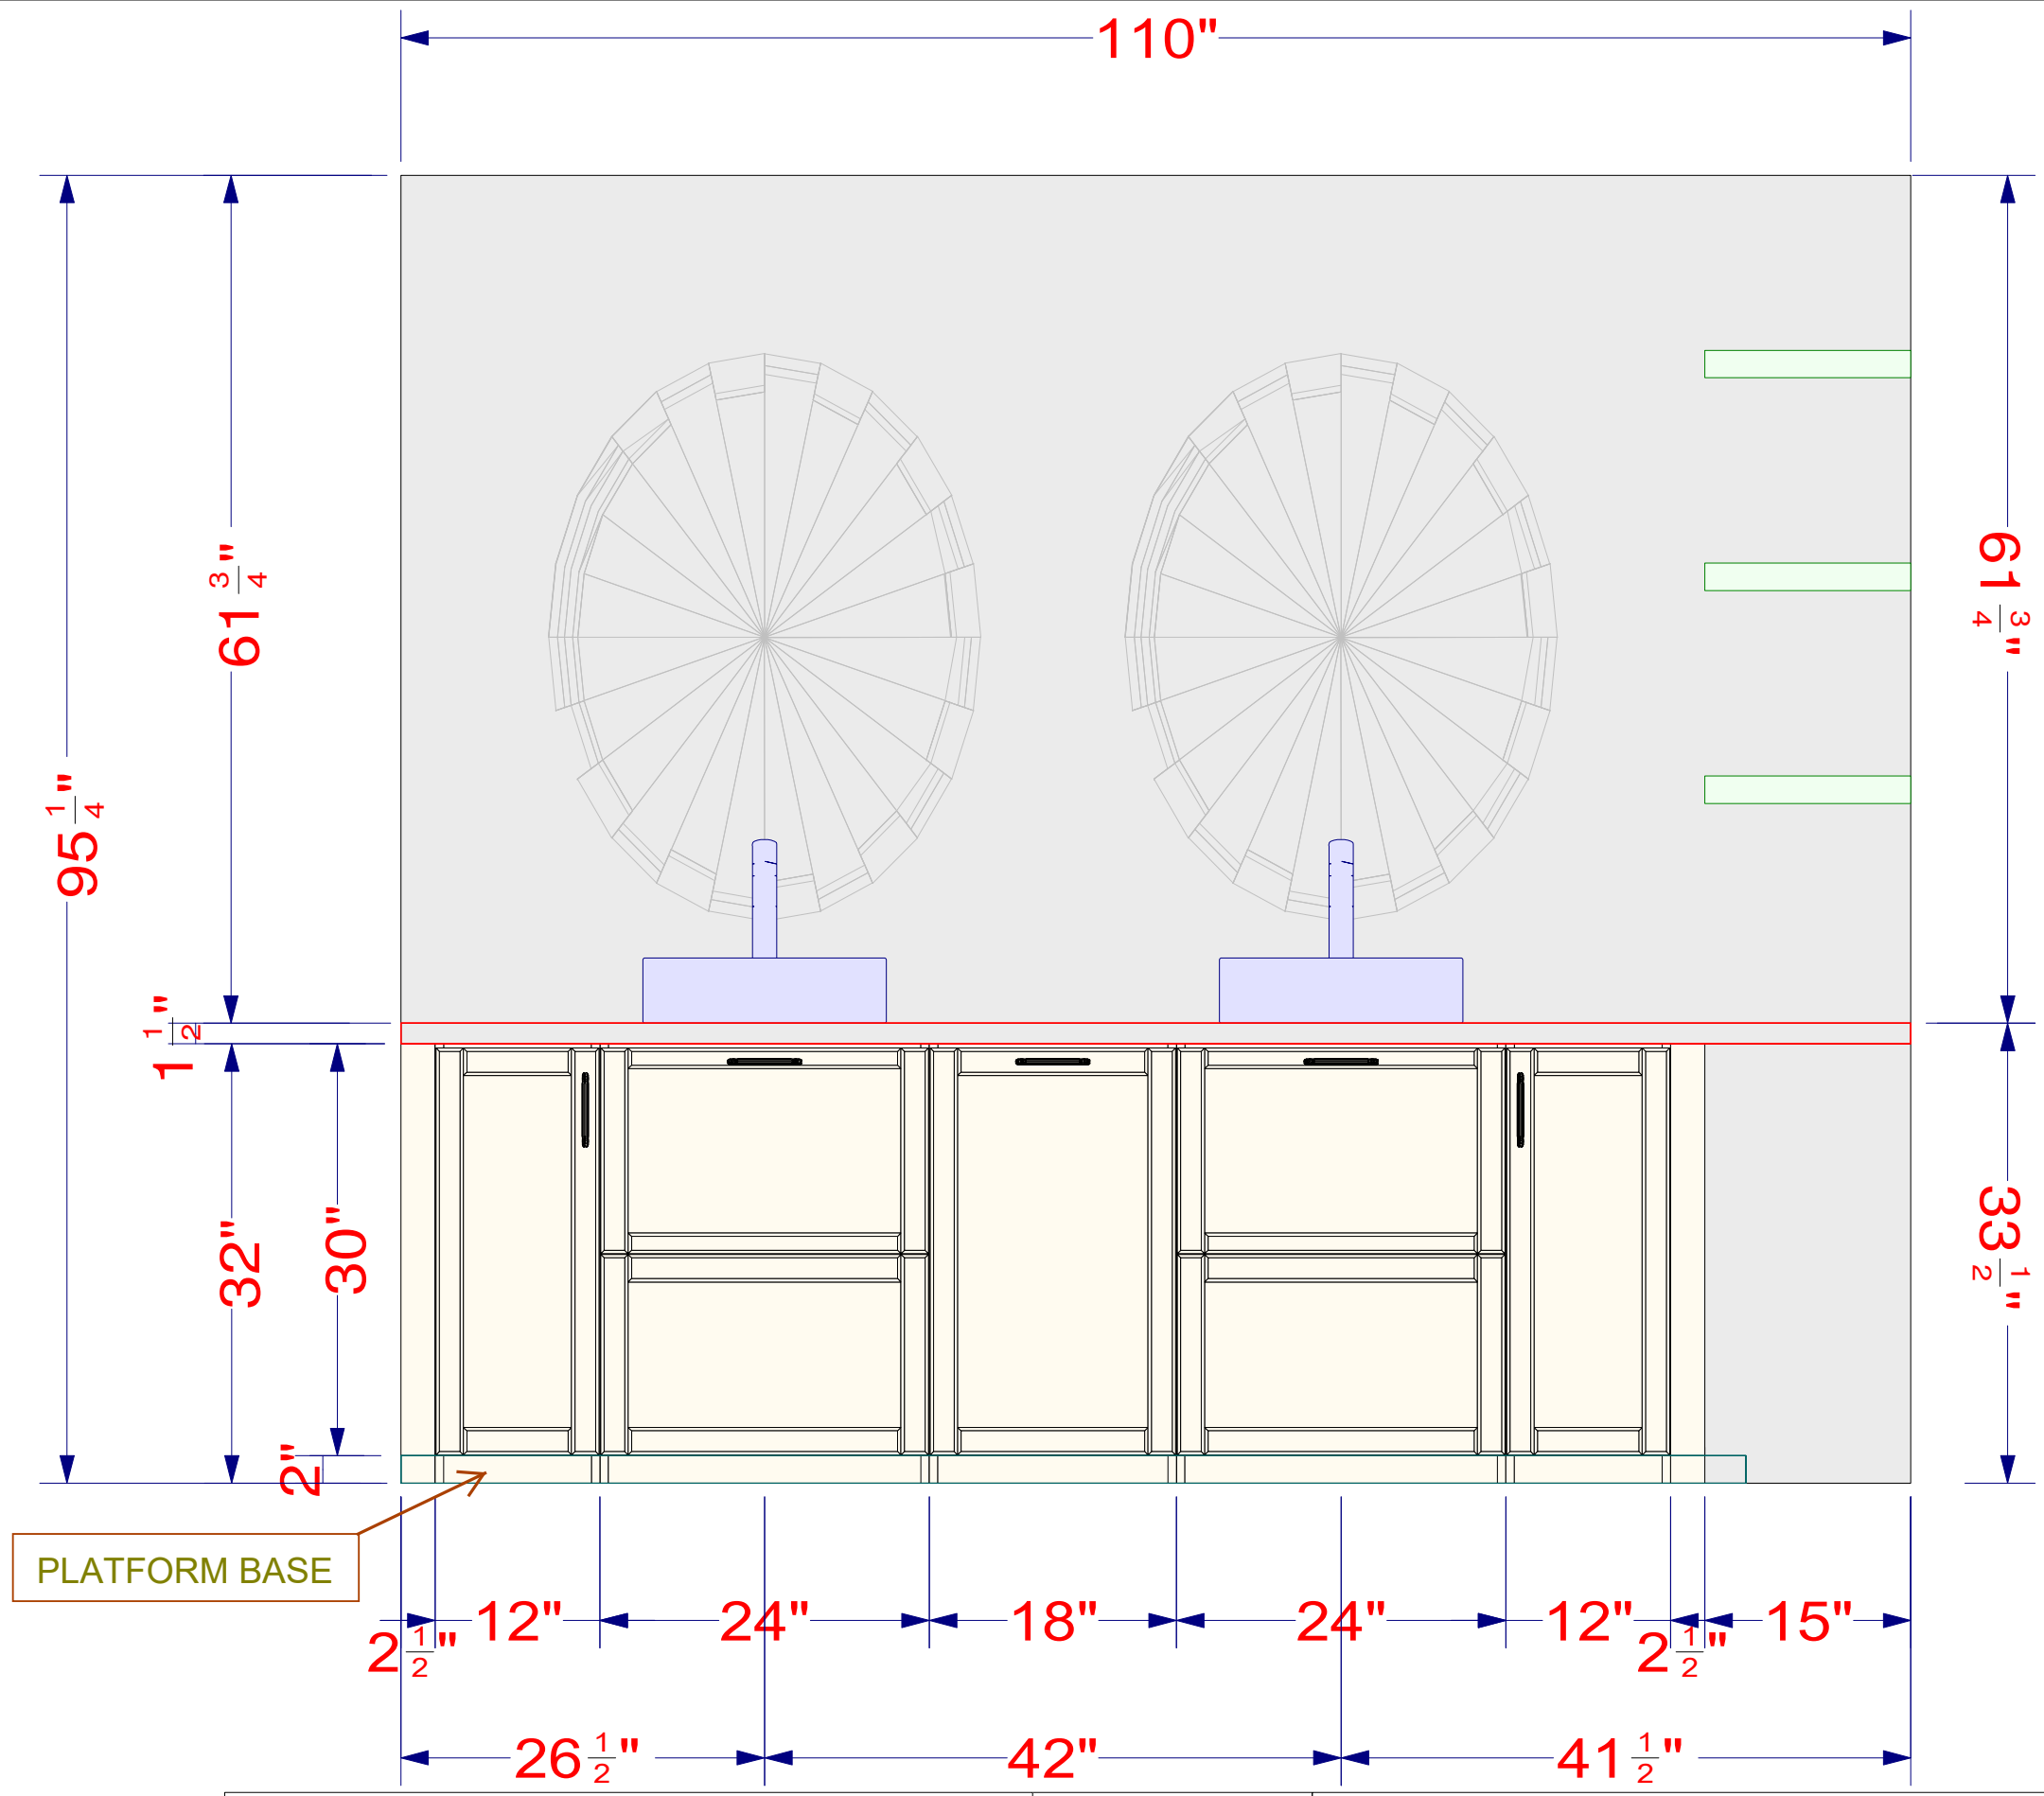

Use this design as reference for your contractor or installer. Do not use IKEA's Home planner file for installation purposes.

Changes related to incomplete or inaccurate provided measurements are a responsibility of the homeowner.

Designed: 16/07/2021
Printed: 16/07/2021