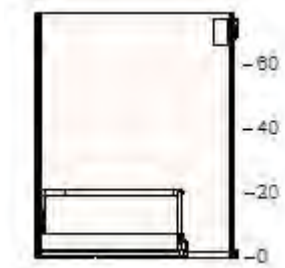

\$36 1 \$36

60265629 UTRUSTA drawer front, low  
18 "

\$11 1 \$11

00280755 UTRUSTA fixture for mounting door on drawer

\$9 1 \$9

4

90265388 SEKTION base cabinet frame  
white  
24x24x30 "

\$46 1 \$46