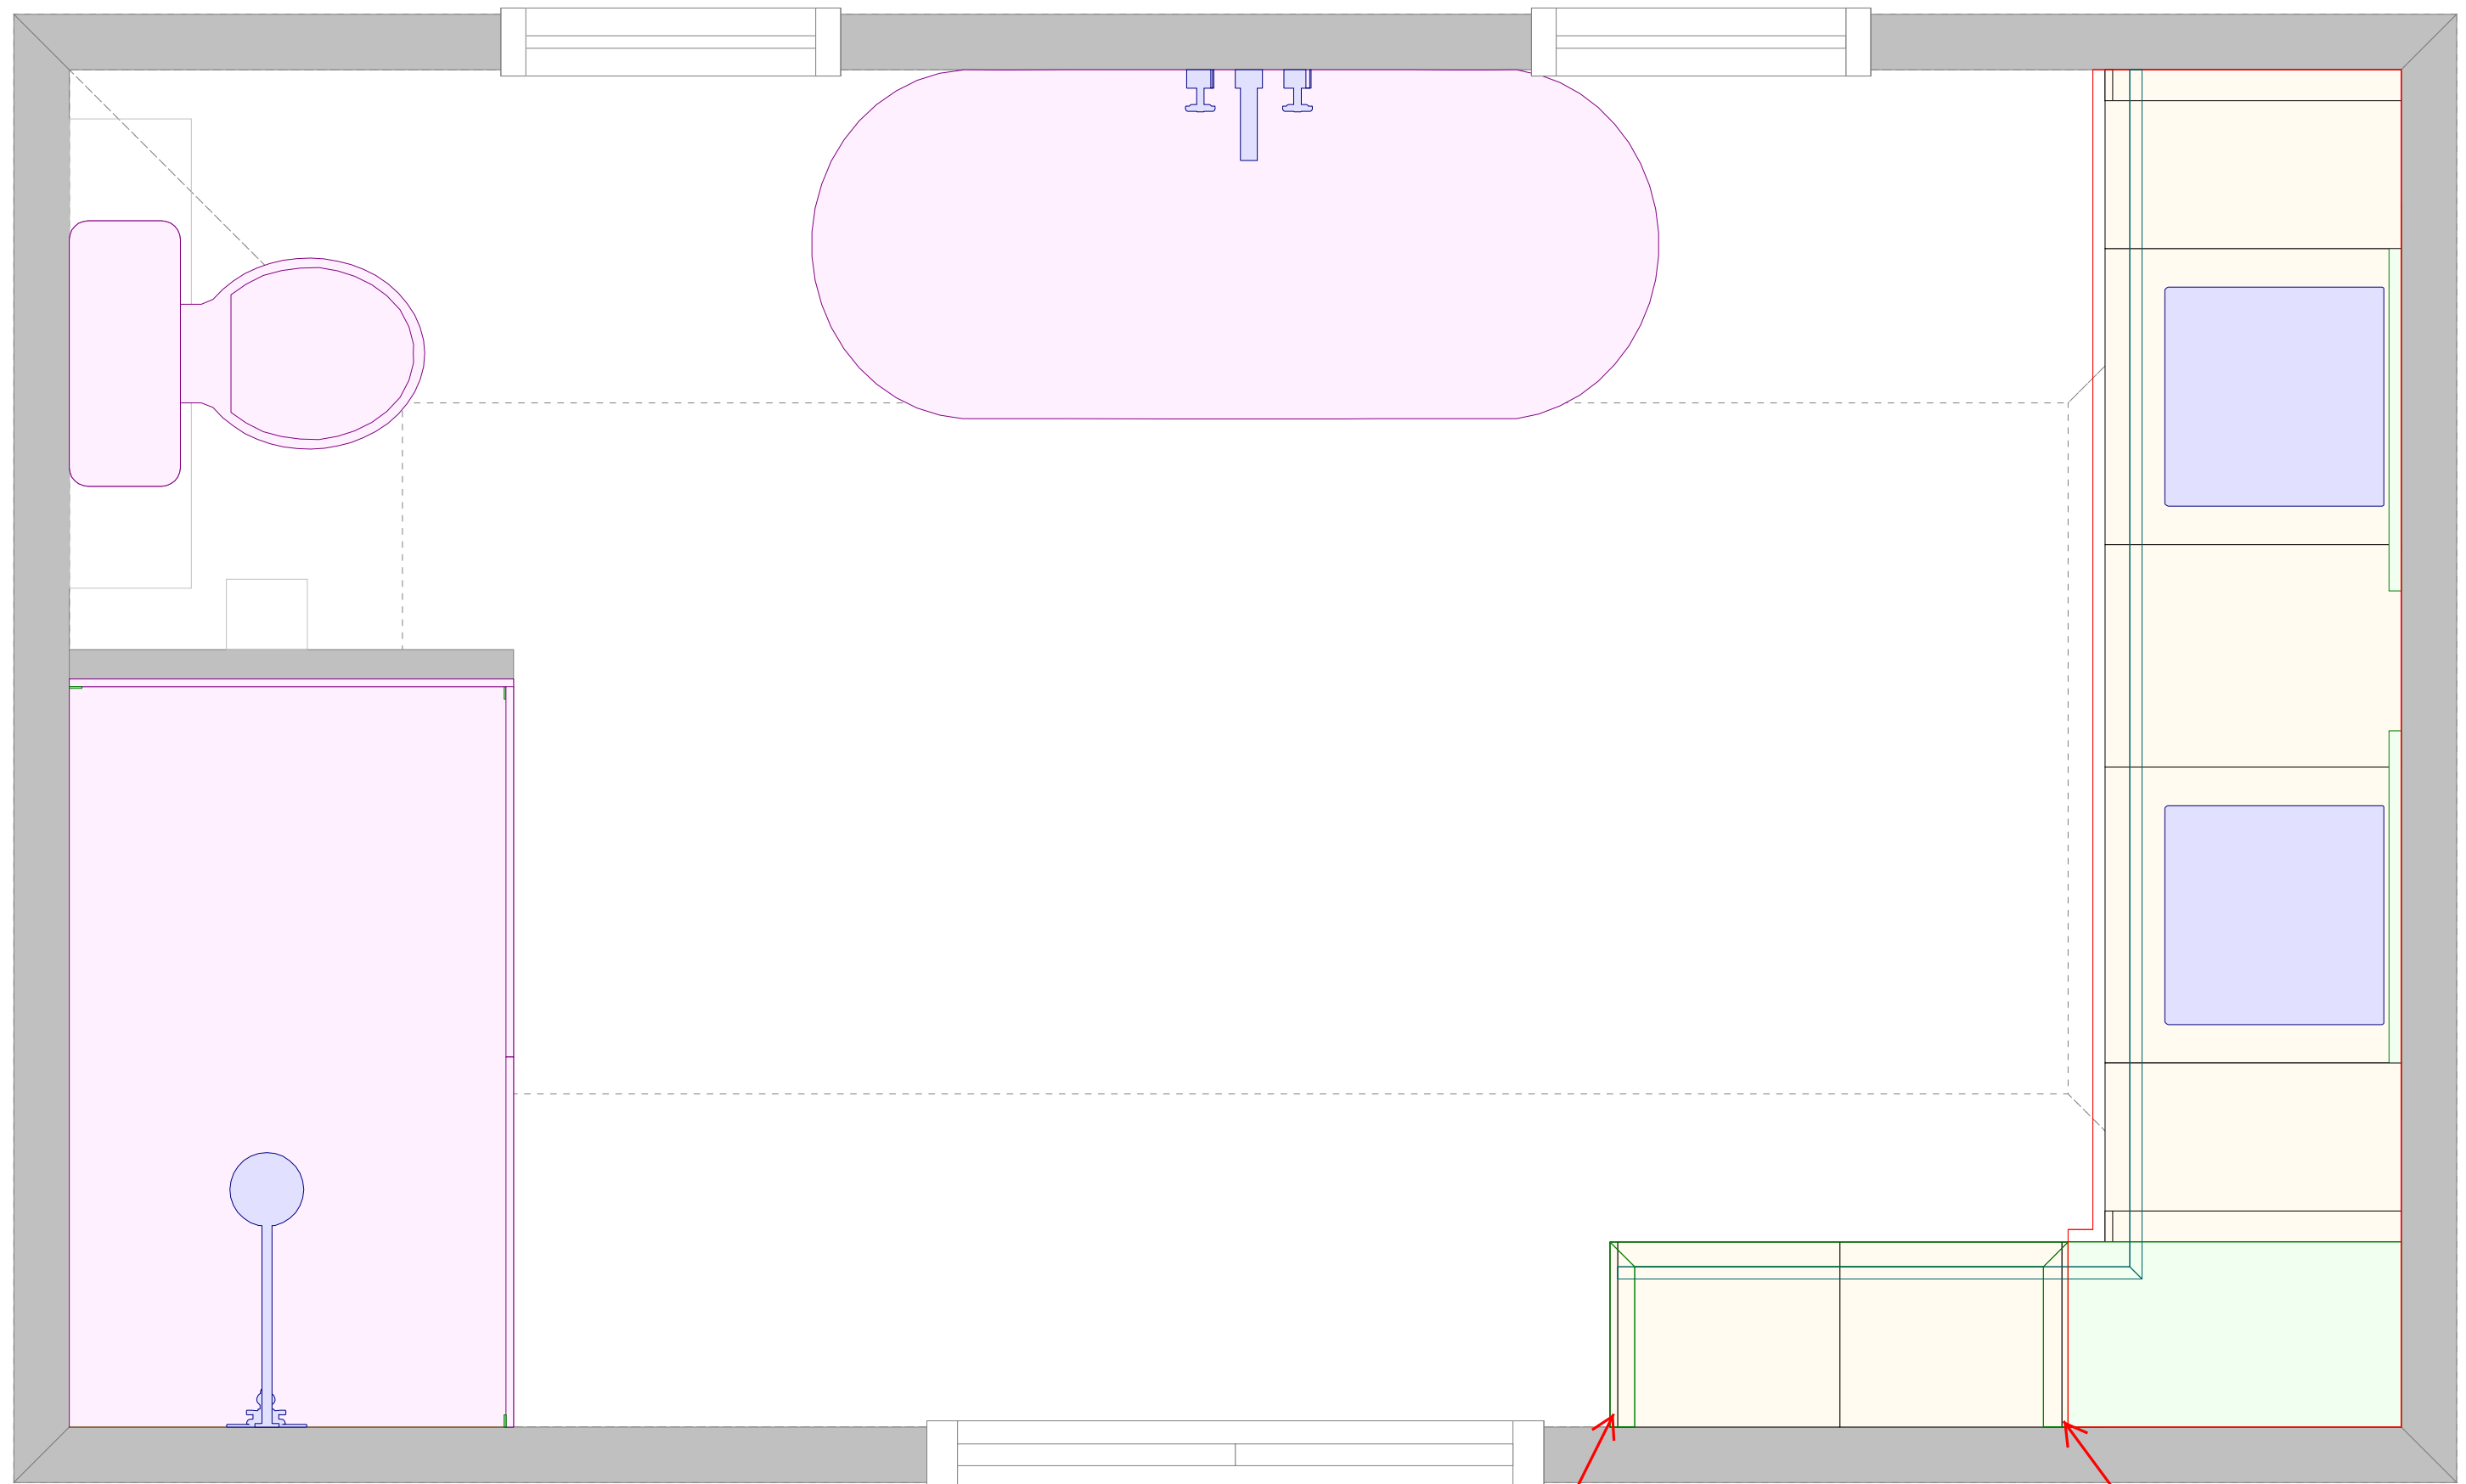

# FLOOR PLANS

These are schematic drawings of your bathroom with measurements as seen from above. You'll see the overall space layout. All walls, doors, windows and walkways are included.

Note: This drawing is an artistic interpretation of the general appearance of the design. It is not meant to be an exact rendition.

**IKD**  
INSPIRED  
KITCHEN  
DESIGN

Designed: 16/07/2021  
Printed: 16/07/2021

Door Style: TORHAMN natural ash  
 Cabinet Frame Finish: White  
 Drawers: Maximera  
 Ceiling Height: 95 1/4"  
 Wall Cabinet alignment: 92"

Designed: 16/07/2021  
 Printed: 16/07/2021

Panel 36x96"

Panel 15x90"

Use this design as reference for your contractor or installer. Do not use IKEA's Home planner file for installation purposes.

Changes related to incomplete or inaccurate provided measurements are a responsibility of the homeowner.