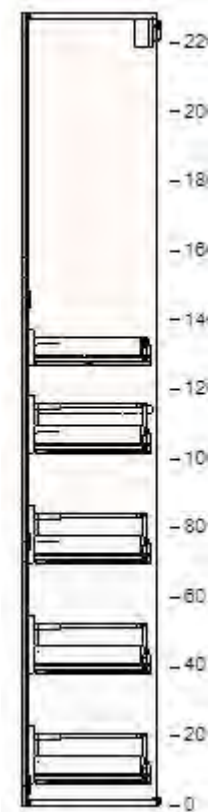

Ikea sink:  
 -TÖRNVIKEN Countertop sink, white  
 17 3/4x17 3/4 "

Use this design as reference for your contractor or installer. Do not use IKEA's Home planner file for installation purposes.

Changes related to incomplete or inaccurate provided measurements are a responsibility of the homeowner.

10313500 TORHAMN door  
natural ash  
18x60 "

\$219 1 \$219

50265658 MAXIMERA drawer, low  
white  
18x14 3/4 "

\$28 1 \$28

20265674 MAXIMERA drawer, medium  
white  
18x14 3/4 "

\$32 4 \$128

60265629 UTRUSTA drawer front, low  
18 "

\$11 1 \$11

10265636 UTRUSTA drawer front, medium  
18 "

\$13 4 \$52

10427262 UTRUSTA hinge w b-in damper for kitchen  
153 °

\$24 2 \$48

40401784 UTRUSTA hinge w b-in damper for kitchen  
110 °

\$14 1 \$14

60265436 SEKTION high cabinet frame  
white  
18x14 3/4x90 "

\$78 1 \$78

00313497 TORHAMN door  
natural ash  
18x30 "

\$119 1 \$119

10313500 TORHAMN door  
natural ash  
18x60 "

\$219 1 \$219

50265658 MAXIMERA drawer, low  
white  
18x14 3/4 "