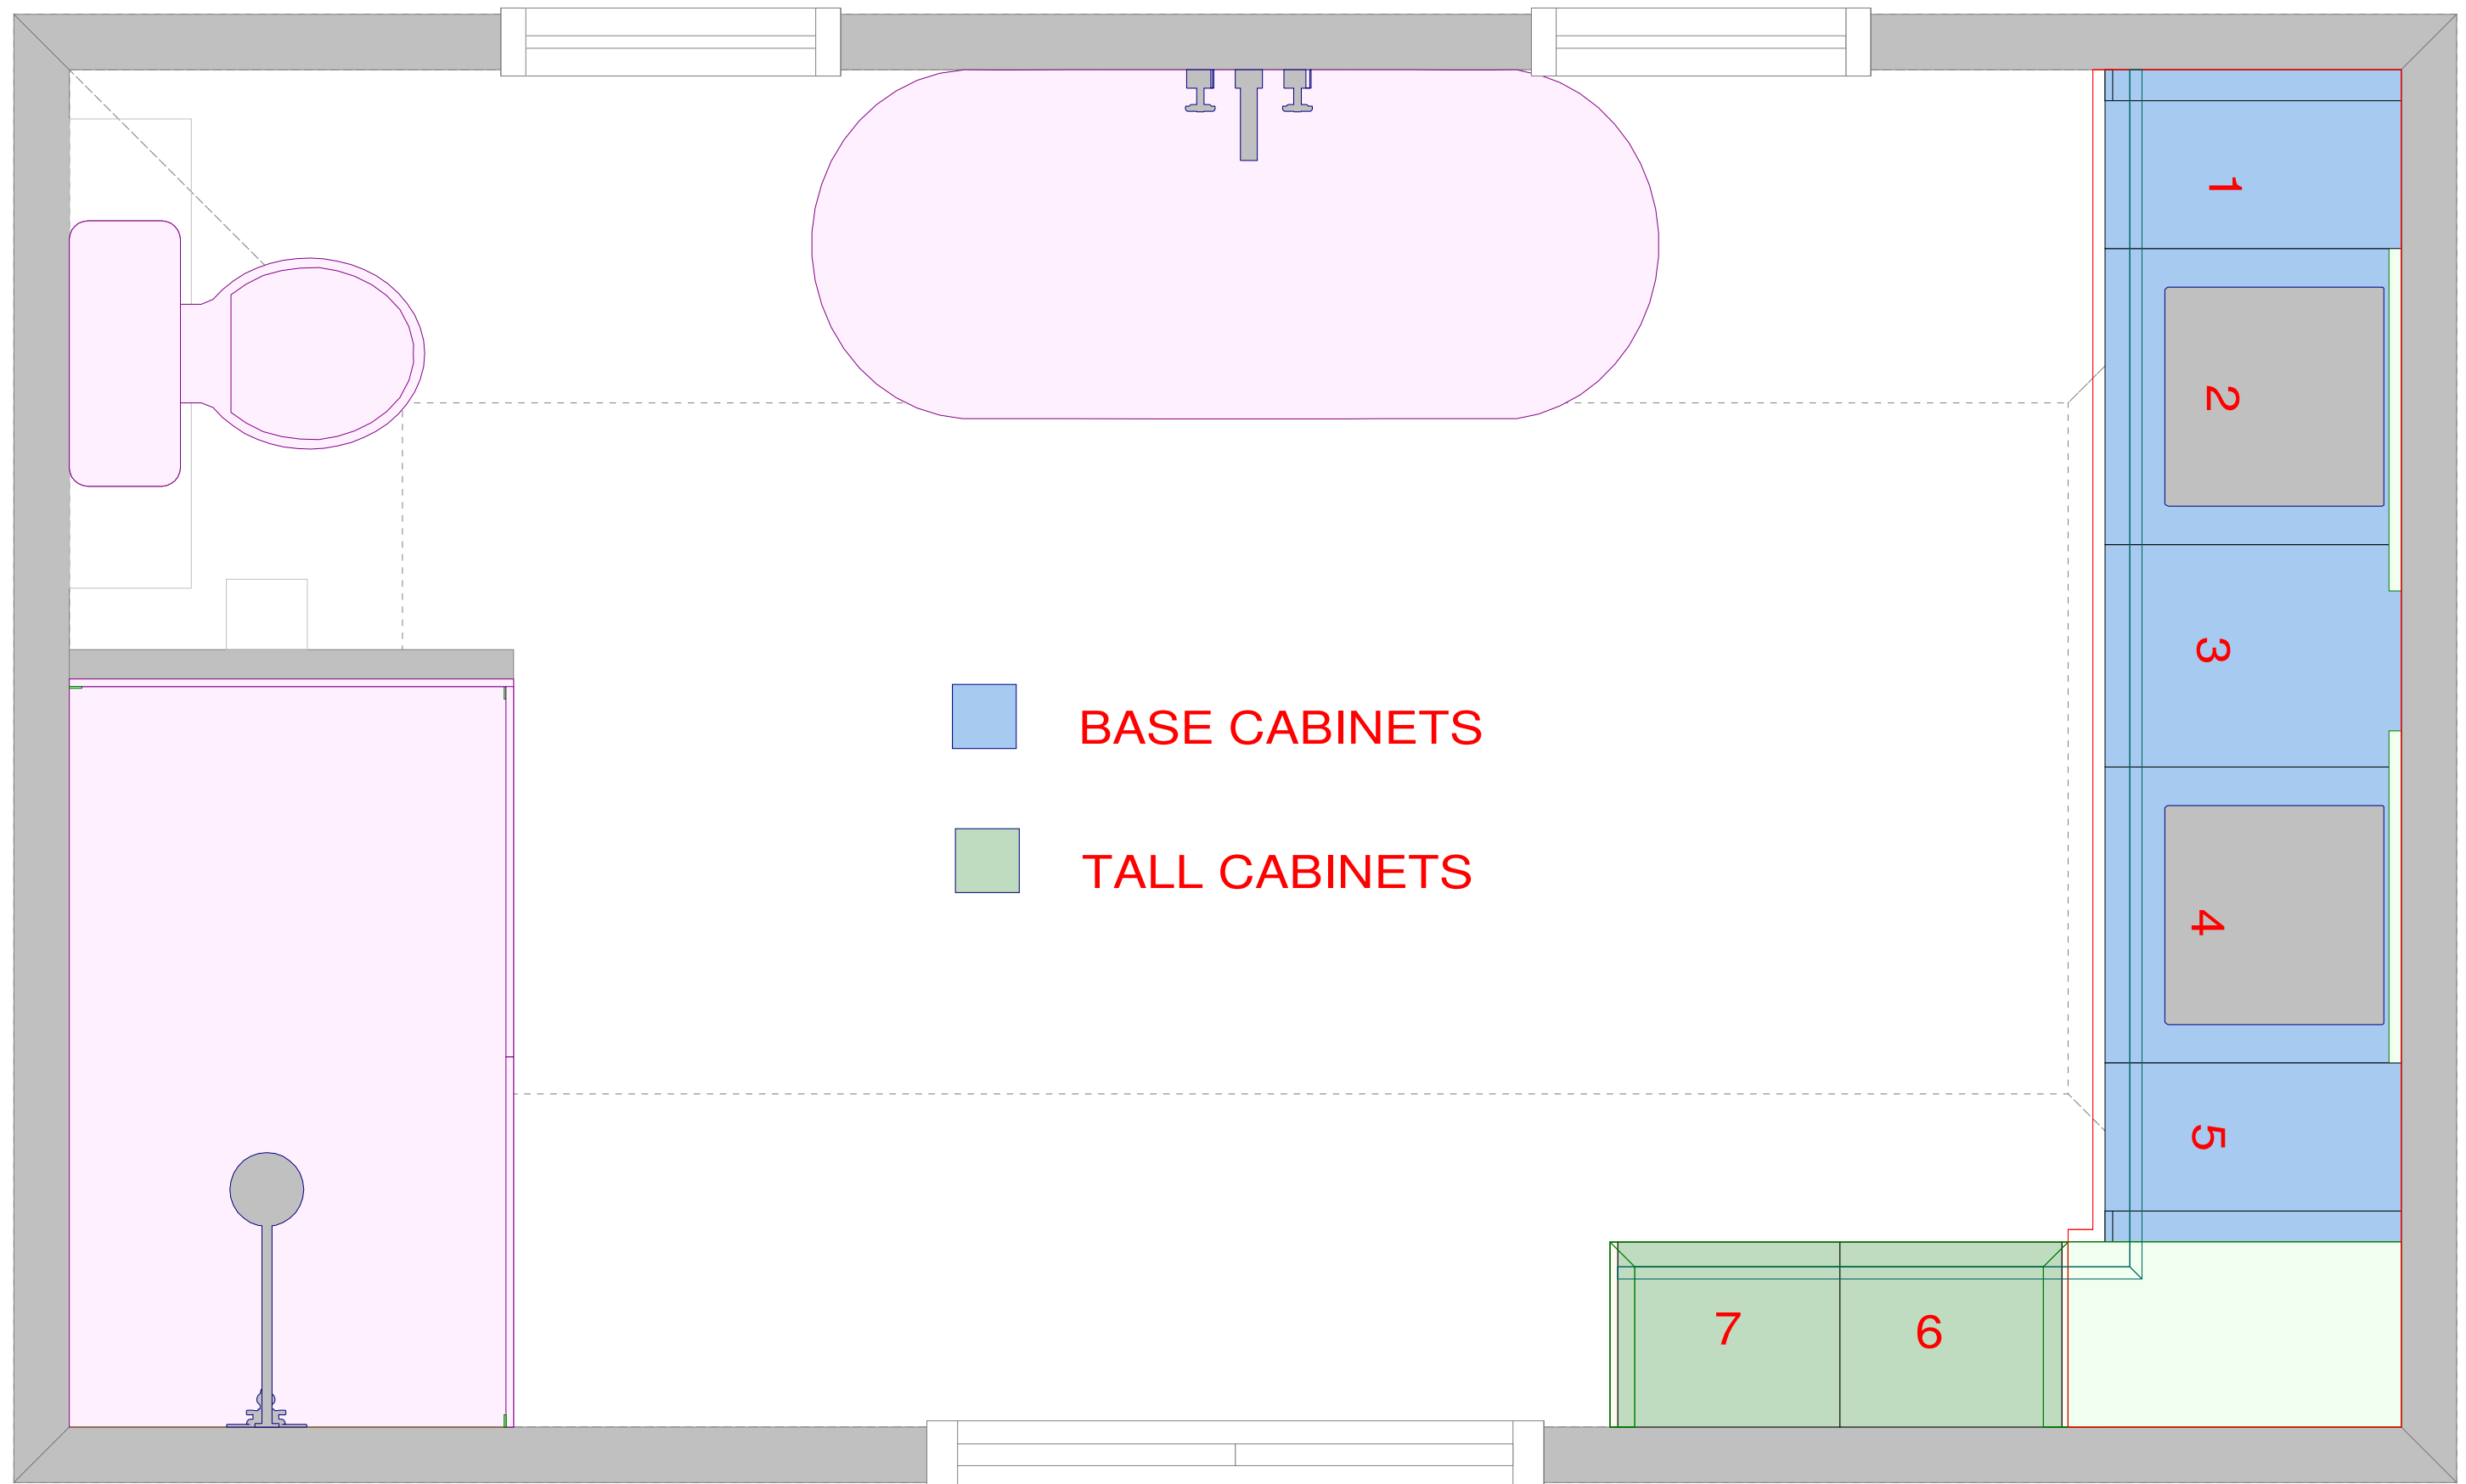

Use this design as reference for your contractor or installer. Do not use IKEA's Home planner file for installation purposes.

Changes related to incomplete or inaccurate provided measurements are a responsibility of the homeowner.

Designed: 16/07/2021
Printed: 16/07/2021