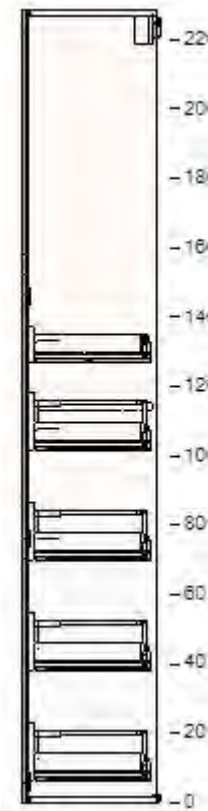

60265436 SEKTION high cabinet frame
white
18x14 3/4x90 "

$78 1 $78

00313497 TORHAMN door
natural ash
18x30 "

$119 1 $119

10313500 TORHAMN door
natural ash
18x60 "

$219 1 $219

50265658 MAXIMERA drawer, low
white
18x14 3/4 "

$28 1 $28

20265674 MAXIMERA drawer, medium
white
18x14 3/4 "

$32 4 $128

60265629 UTRUSTA drawer front, low
18 "

$11 1 $11

10265636 UTRUSTA drawer front, medium
18 "

$13 4 $52

10427262 UTRUSTA hinge w b-in damper for kitchen
153 °

$24 2 $48

40401784 UTRUSTA hinge w b-in damper for kitchen
110 °

$14 1 $14