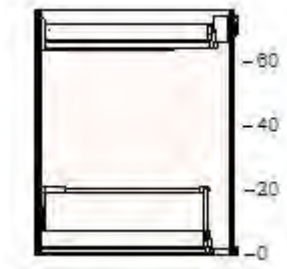

20265396 SEKTION base cabinet frame
white
18x24x30 "

$40 1 $40

00313497 TORHAMN door
natural ash
18x30 "

$119 1 $119

50265682 MAXIMERA drawer, high
white
18x24 "

$45 1 $45

70265657 MAXIMERA drawer, low
white
18x24 "

$36 1 $36

60265629 UTRUSTA drawer front, low
18 "

$11 1 $11

00280755 UTRUSTA fixture for mounting door on drawer

$9 1 $9