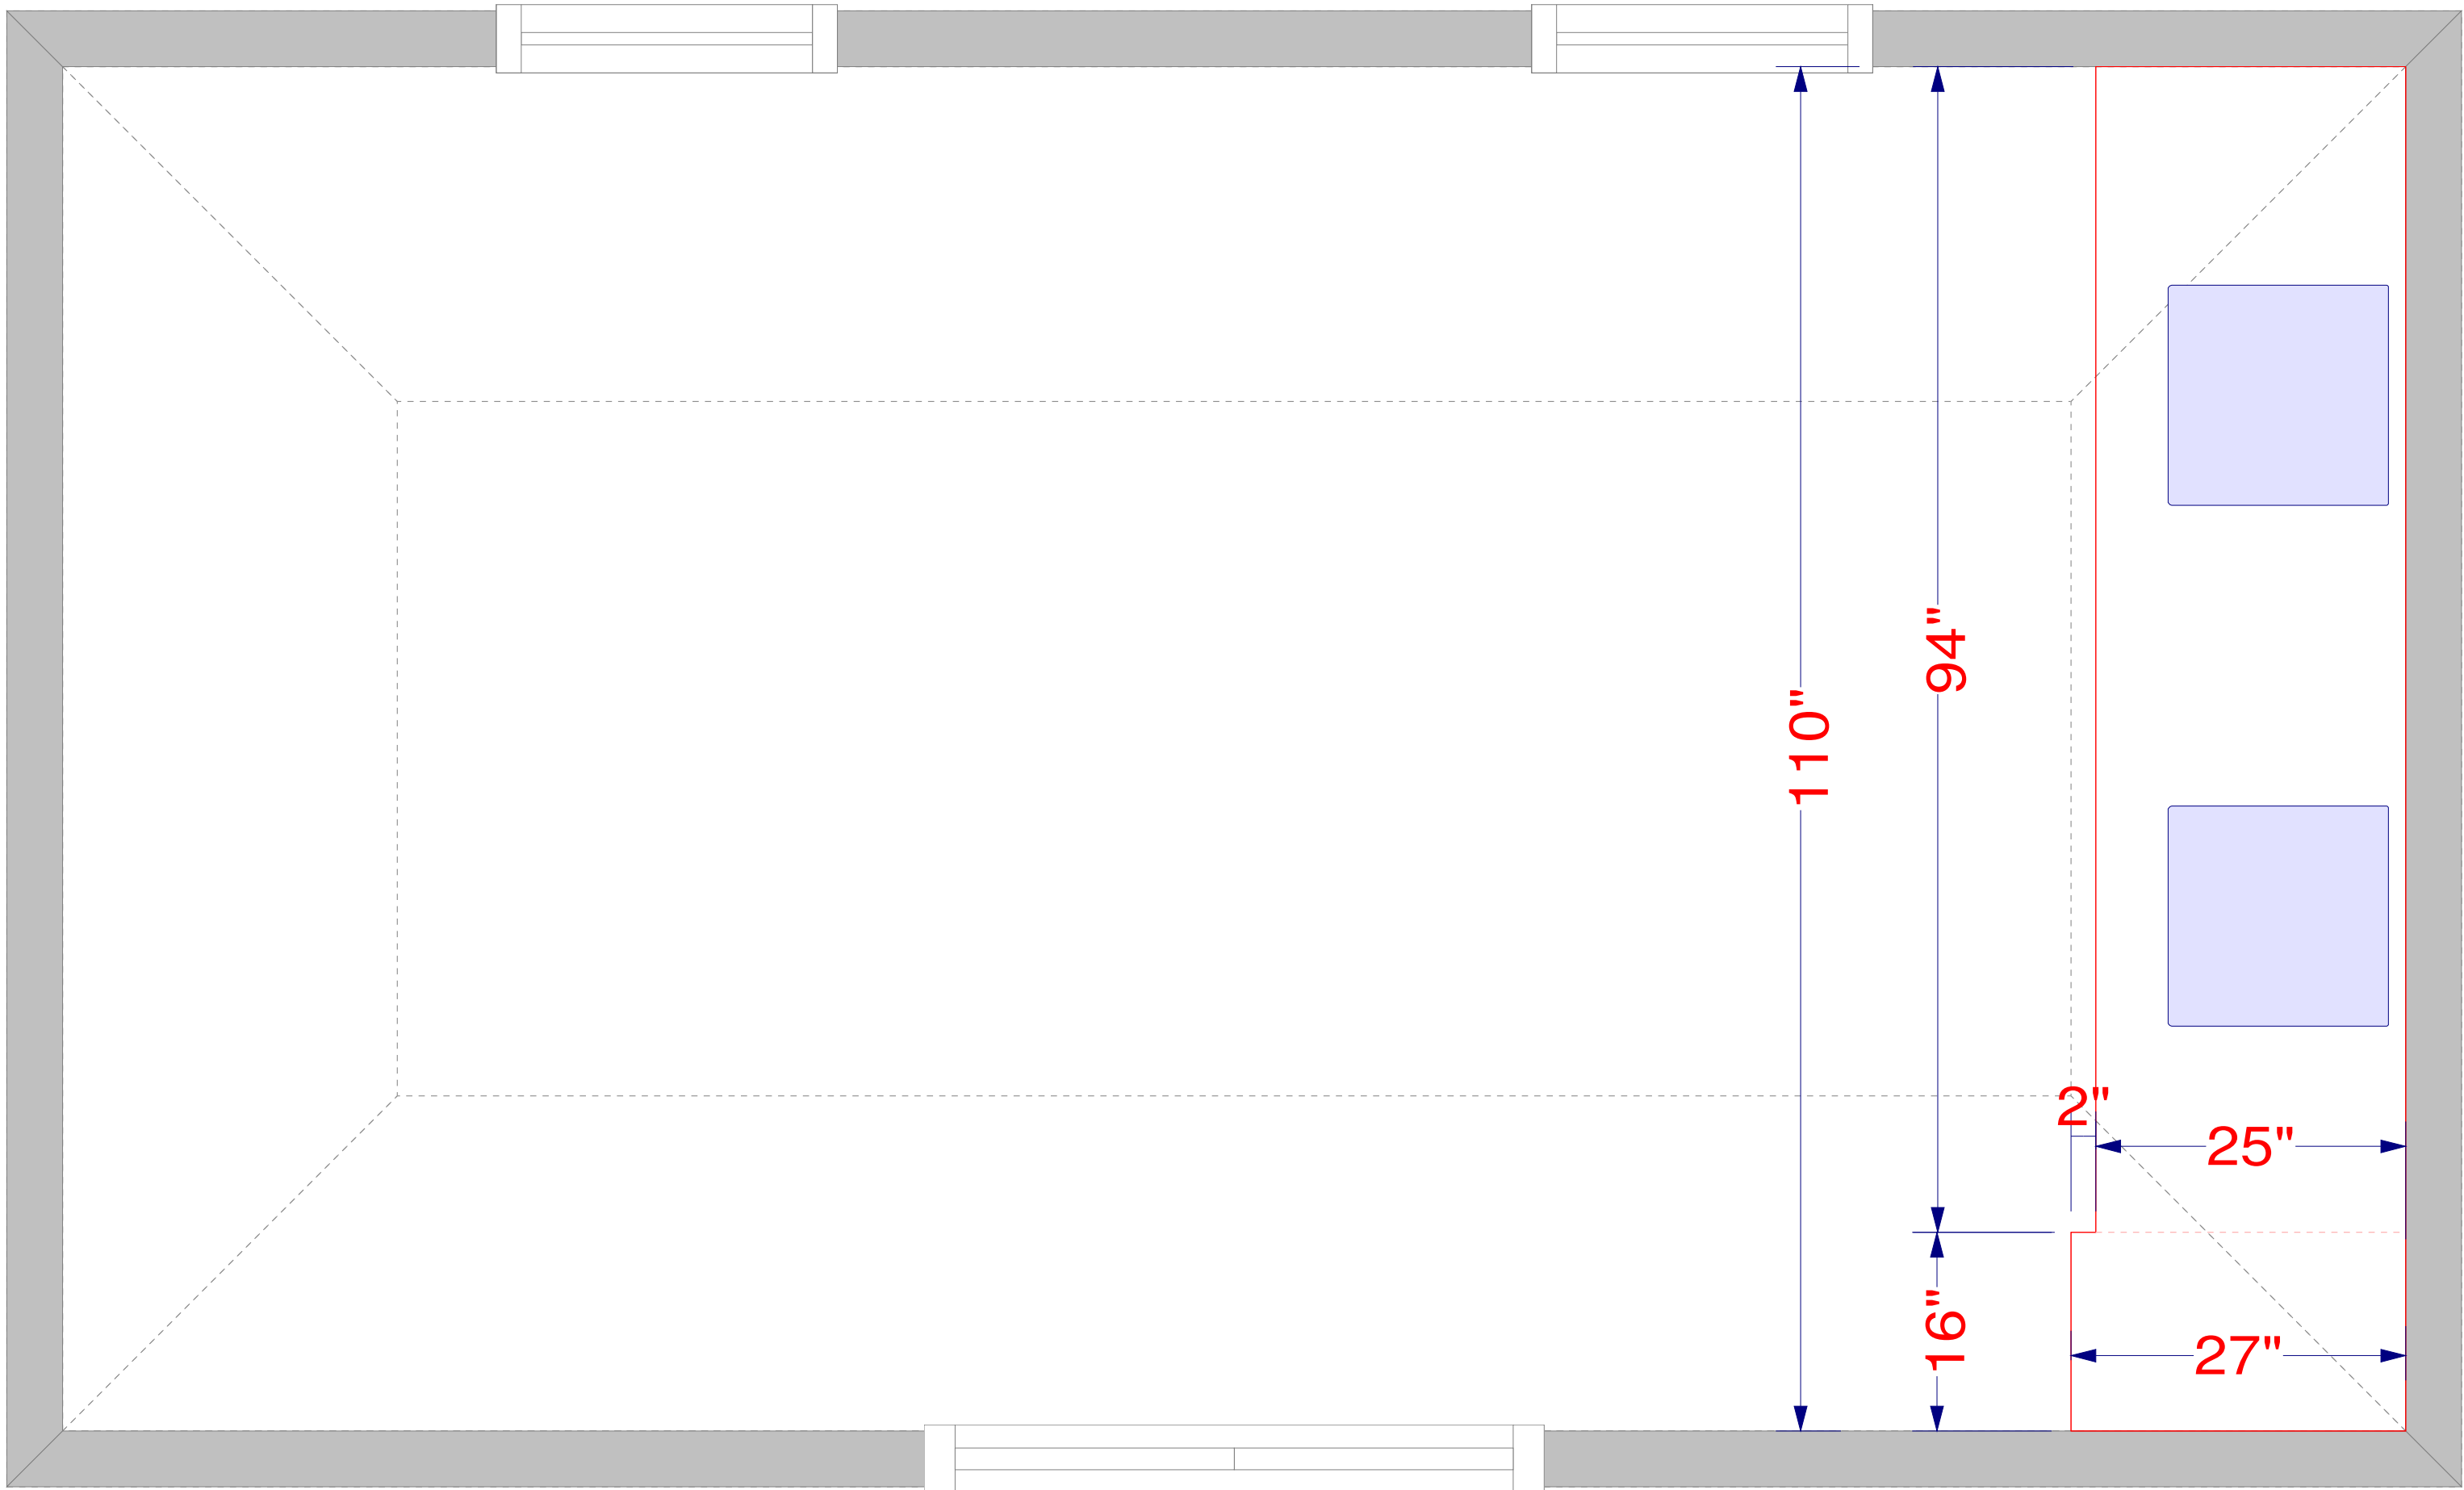

Use this design as reference for your contractor or installer. Do not use IKEA's Home planner file for installation purposes.

Changes related to incomplete or inaccurate provided measurements are a responsibility of the homeowner.

Designed: 16/07/2021
Printed: 16/07/2021