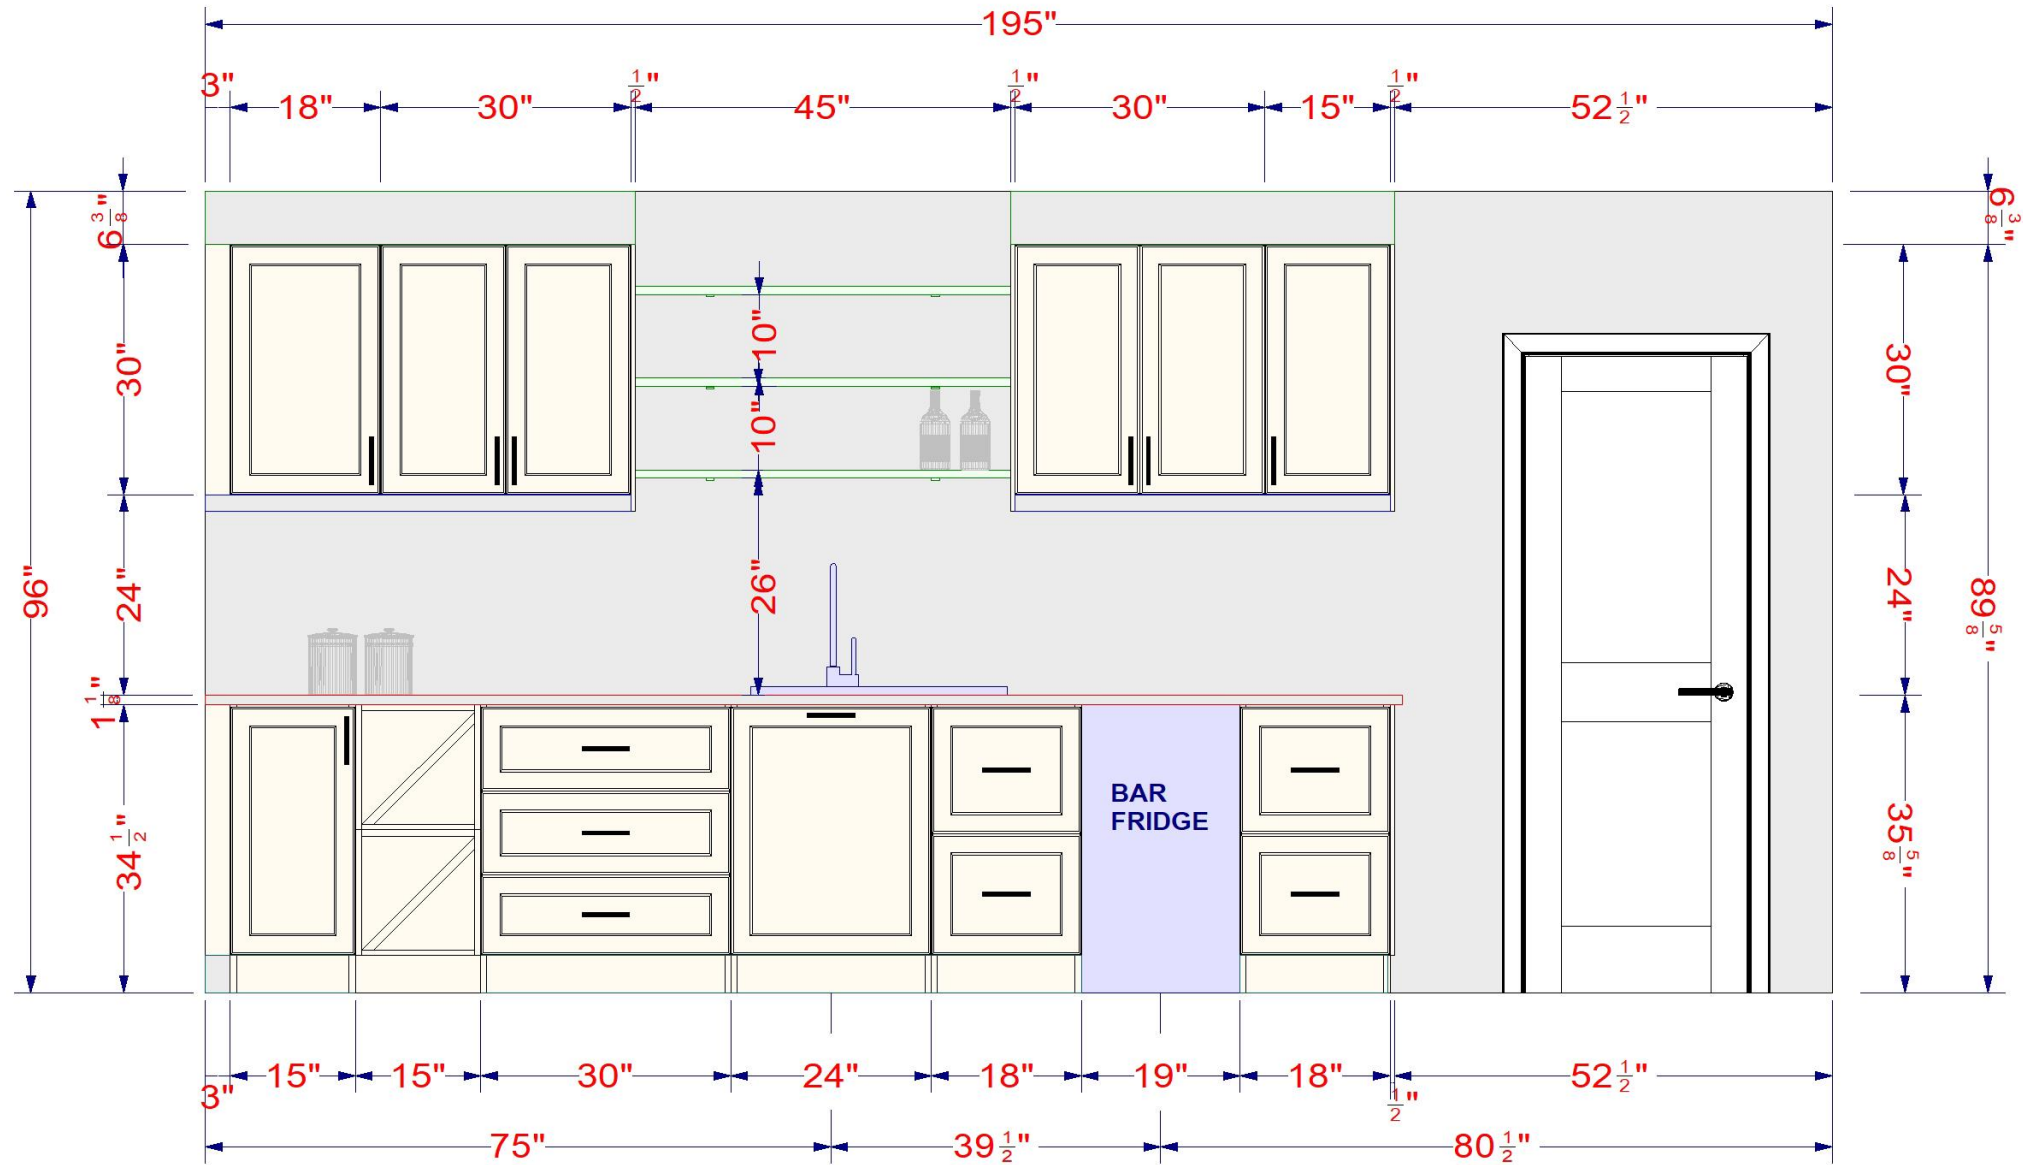

The **Elevations** are vertical views of your home bar walls. It's the easiest and most detailed way to know the specifics for each cabinet along the wall. This allows you to review measurements, appliance locations and cabinet distribution.

All dimensions size designations given are subject to verification on job site and adjustment to fit job conditions.

IKD

02

Floor Plans

- Floor Plan
- Panel
- Countertop
- Numbered Floor Plan

*INSPIRED*KITCHEN*DESIGN*

These are schematic drawings of your home bar with measurements as seen from above. You'll see the overall space layout. All walls, doors, windows and walkways are included.

All dimensions size designations given are subject to verification on job site and adjustment to fit job conditions.