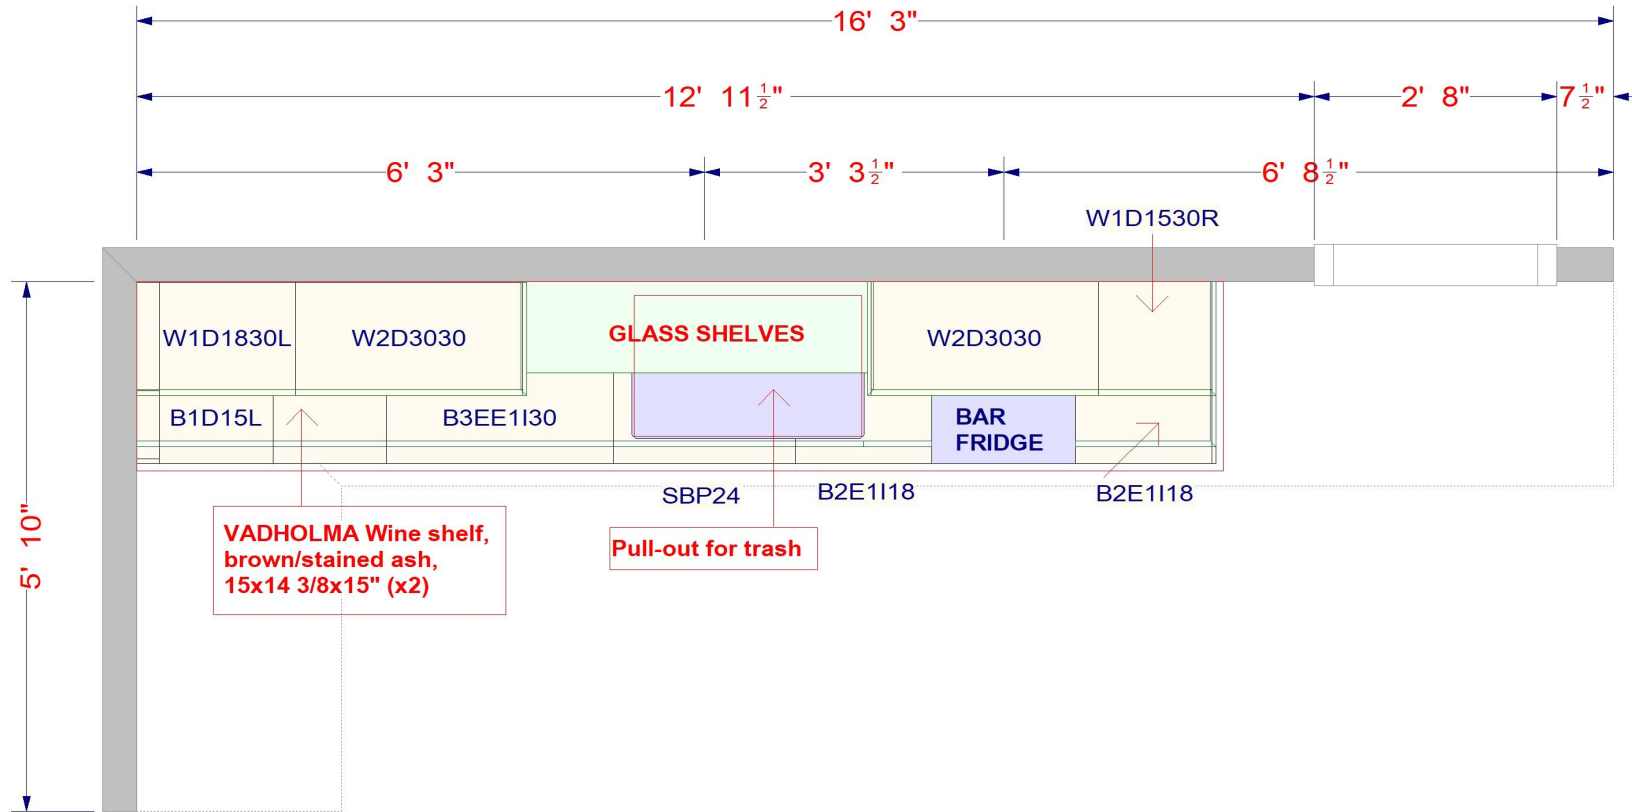

The **Elevations** are vertical views of your home bar walls. It's the easiest and most detailed way to know the specifics for each cabinet along the wall. This allows you to review measurements, appliance locations and cabinet distribution.

All dimensions size designations given are subject to verification on job site and adjustment to fit job conditions.

IKD

02

Floor Plans

- Floor Plan
- Panel
- Countertop
- Numbered Floor Plan

*INSPIRED*KITCHEN*DESIGN*

These are schematic drawings of your home bar with measurements as seen from above. You'll see the overall space layout. All walls, doors, windows and walkways are included.

All dimensions size designations given are subject to verification on job site and adjustment to fit job conditions.

Top View

Floor Plan

Your Design:

Door Style:
 AXSTAD, dark gray
 (Base cabinets)

AXSTAD, matt white
 (Upper cabinets)

Cabinet Frame Finish: White

Drawers: Maximera

Ceiling Height: 96"