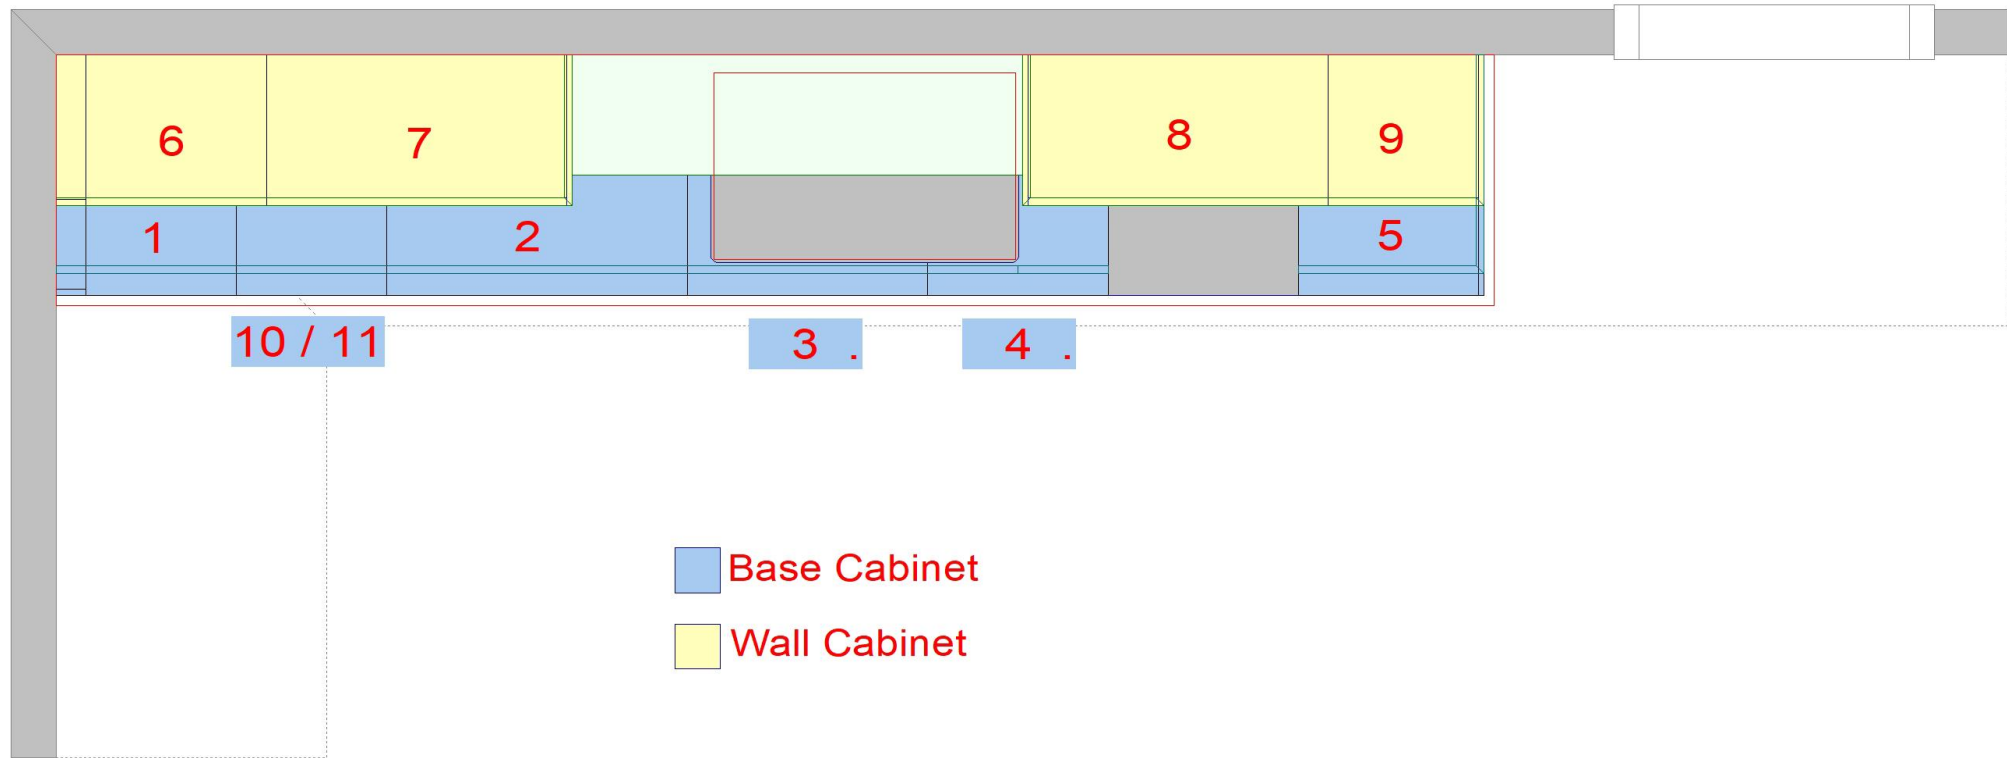

The **Elevations** are vertical views of your home bar walls. It's the easiest and most detailed way to know the specifics for each cabinet along the wall. This allows you to review measurements, appliance locations and cabinet distribution.

These are schematic drawings of your home bar with measurements as seen from above. You'll see the overall space layout. All walls, doors, windows and walkways are included.

All dimensions size designations given are subject to verification on job site and adjustment to fit job conditions.

Wall Cabinet alignment: 89 5/8"

IKEA Handle:
 KALLRÖR handle, stainless Steel
 8 3/8"

IKEA Countertop:
 EKBACKEN Countertop, white
 marble effect/laminate

FP Panel

FP Countertop

FP Numbered

Thanks for designing with us :)