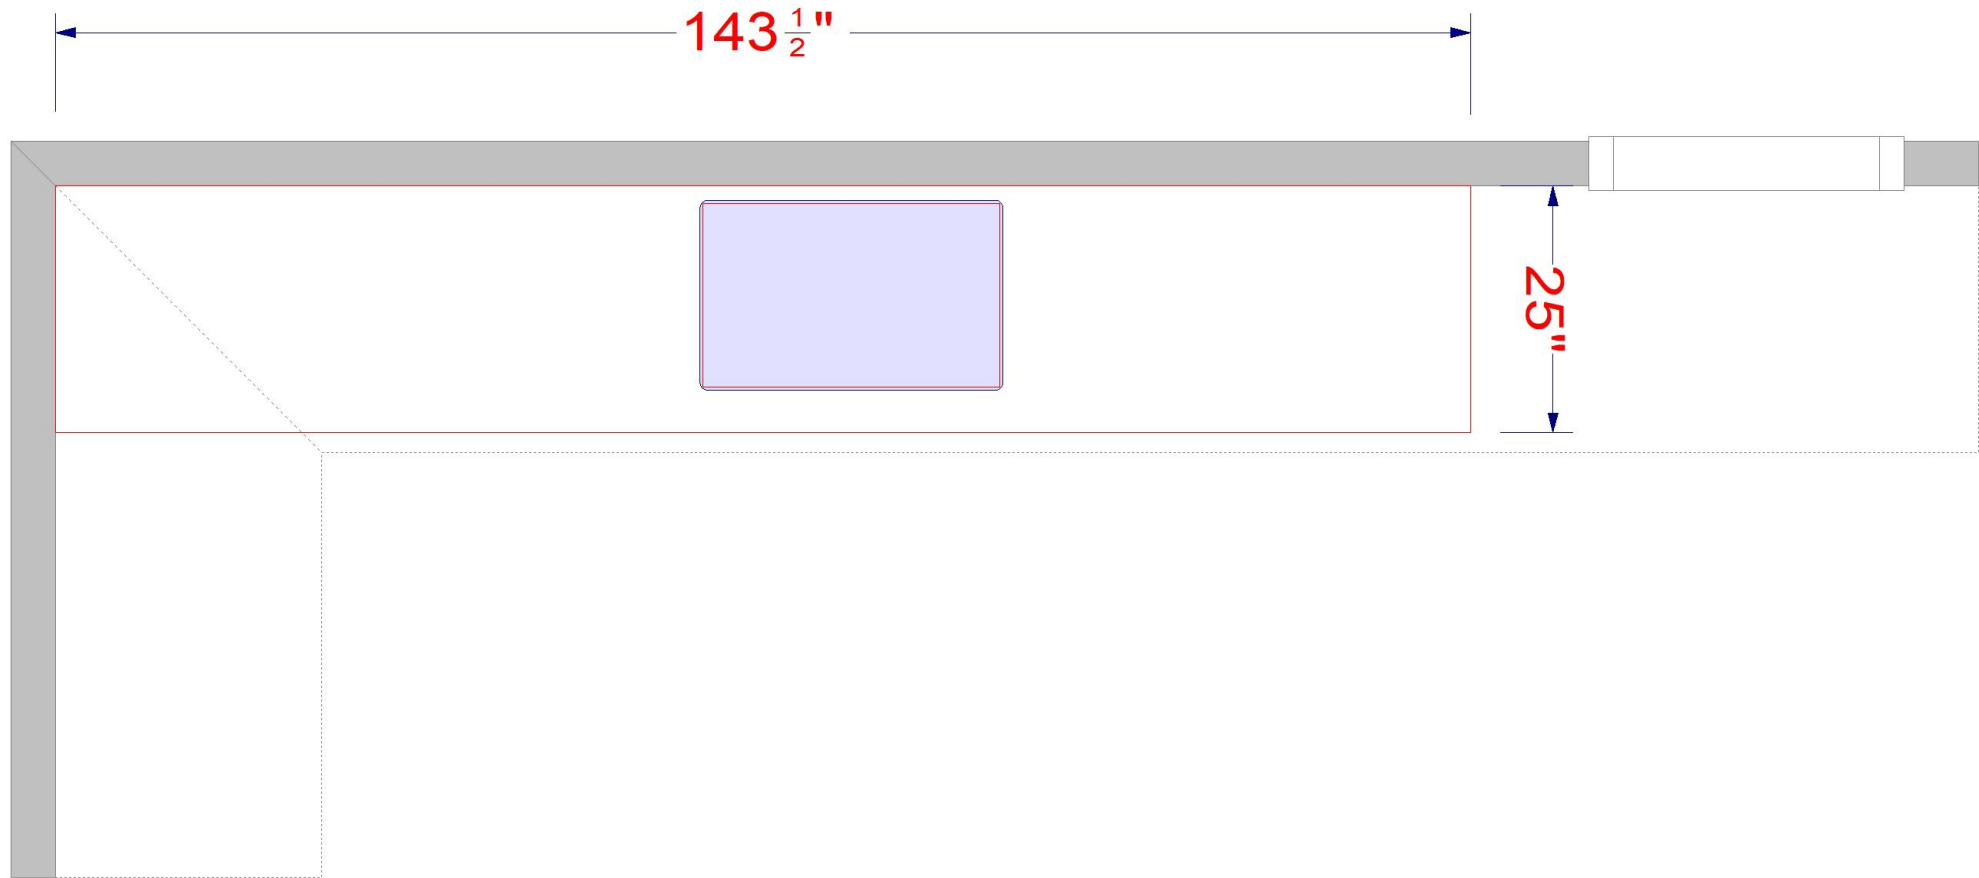

All dimensions size designations given are subject to verification on job site and adjustment to fit job conditions.

IKD

02

Floor Plans

- Floor Plan
- Panel
- Countertop
- Numbered Floor Plan

*INSPIRED*KITCHEN*DESIGN*

These are schematic drawings of your home bar with measurements as seen from above. You'll see the overall space layout. All walls, doors, windows and walkways are included.

All dimensions size designations given are subject to verification on job site and adjustment to fit job conditions.

Top View

Floor Plan

Your Design:

Door Style:
 AXSTAD, dark gray
 (Base cabinets)

AXSTAD, matt white
 (Upper cabinets)

Cabinet Frame Finish: White

Drawers: Maximera

Ceiling Height: 96"

Wall Cabinet alignment: 89 5/8"

IKEA Handle:
 KALLRÖR handle, stainless Steel
 8 3/8"

IKEA Countertop:
 EKBACKEN Countertop, white
 marble effect/laminate

FP Panel

FP Countertop

FP Numbered

Thanks for designing with us :)