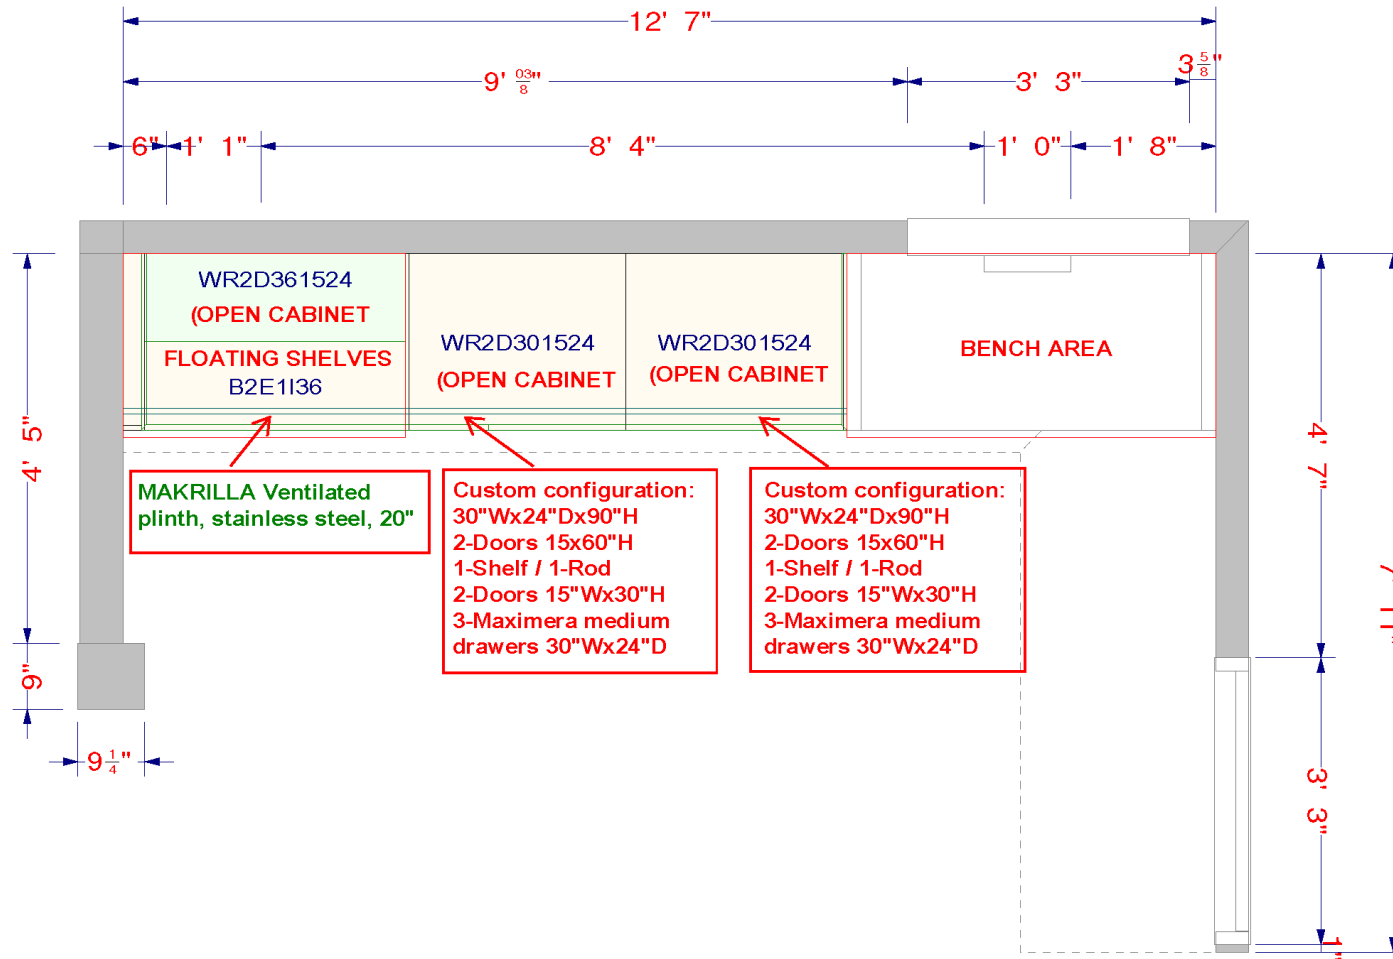

Floor Plan

Your Design:

Door Style:
AXSTAD, matt white

Cabinet Frame Finish: White

Drawers: Maximera

Ceiling Height: 112"

Wall Cabinet alignment: 109 1/2"

IKEA handles:
BAGGANÄS brass color 5 5/8"

IKEA countertop:
KARLBY countertop, oak/veneer