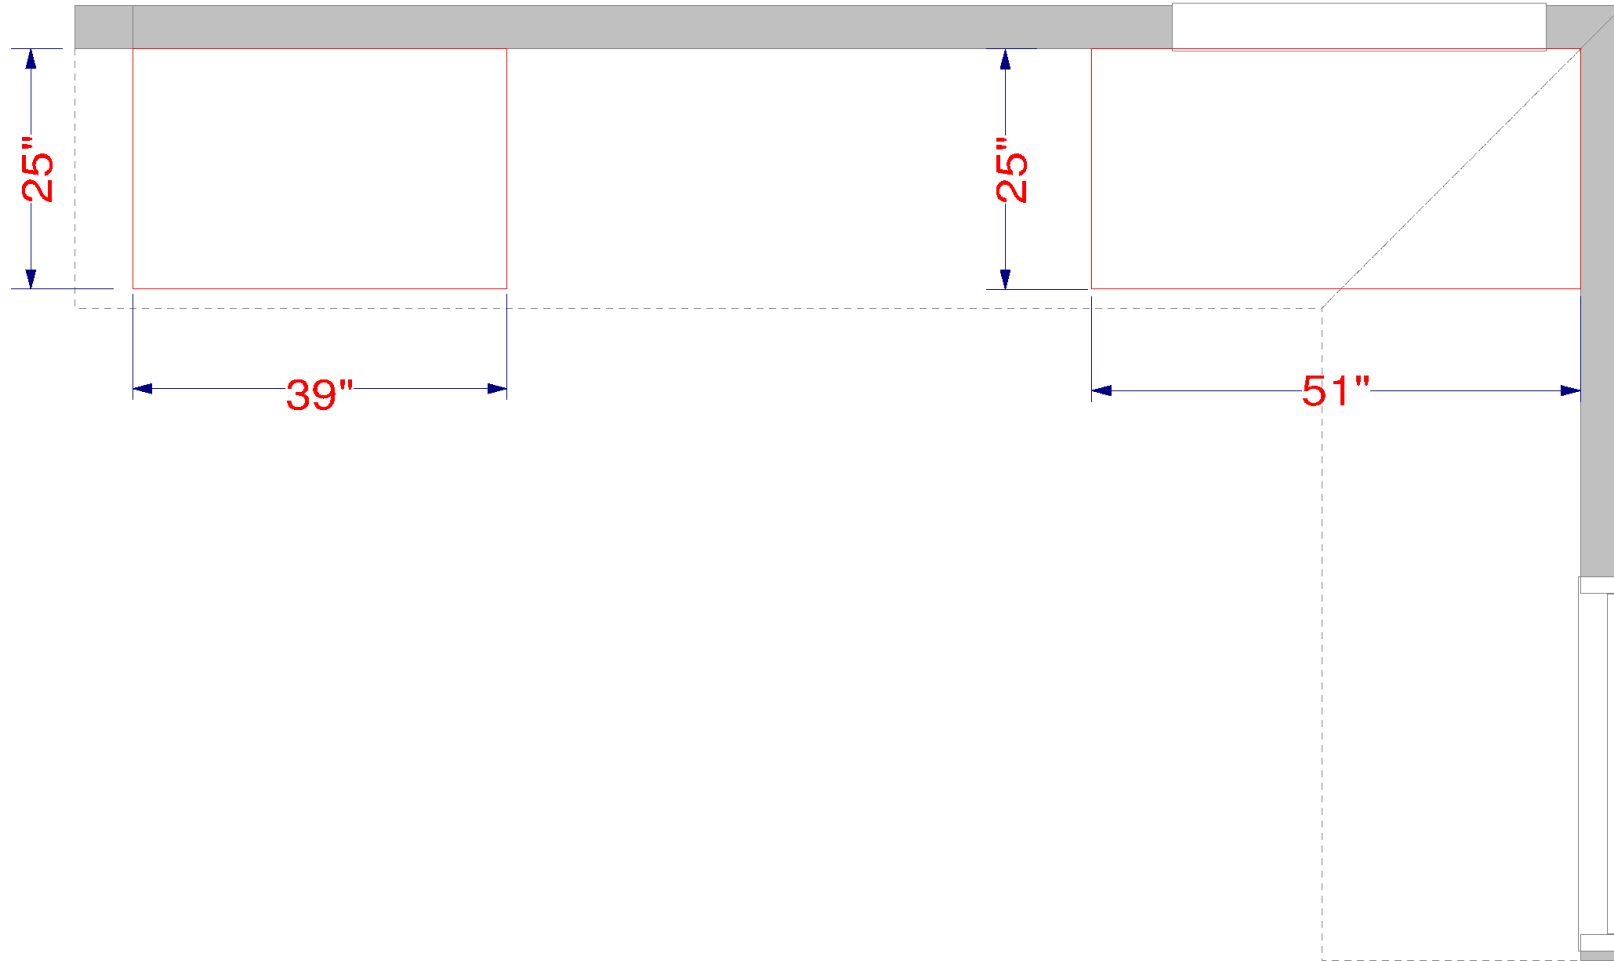

FP Countertop