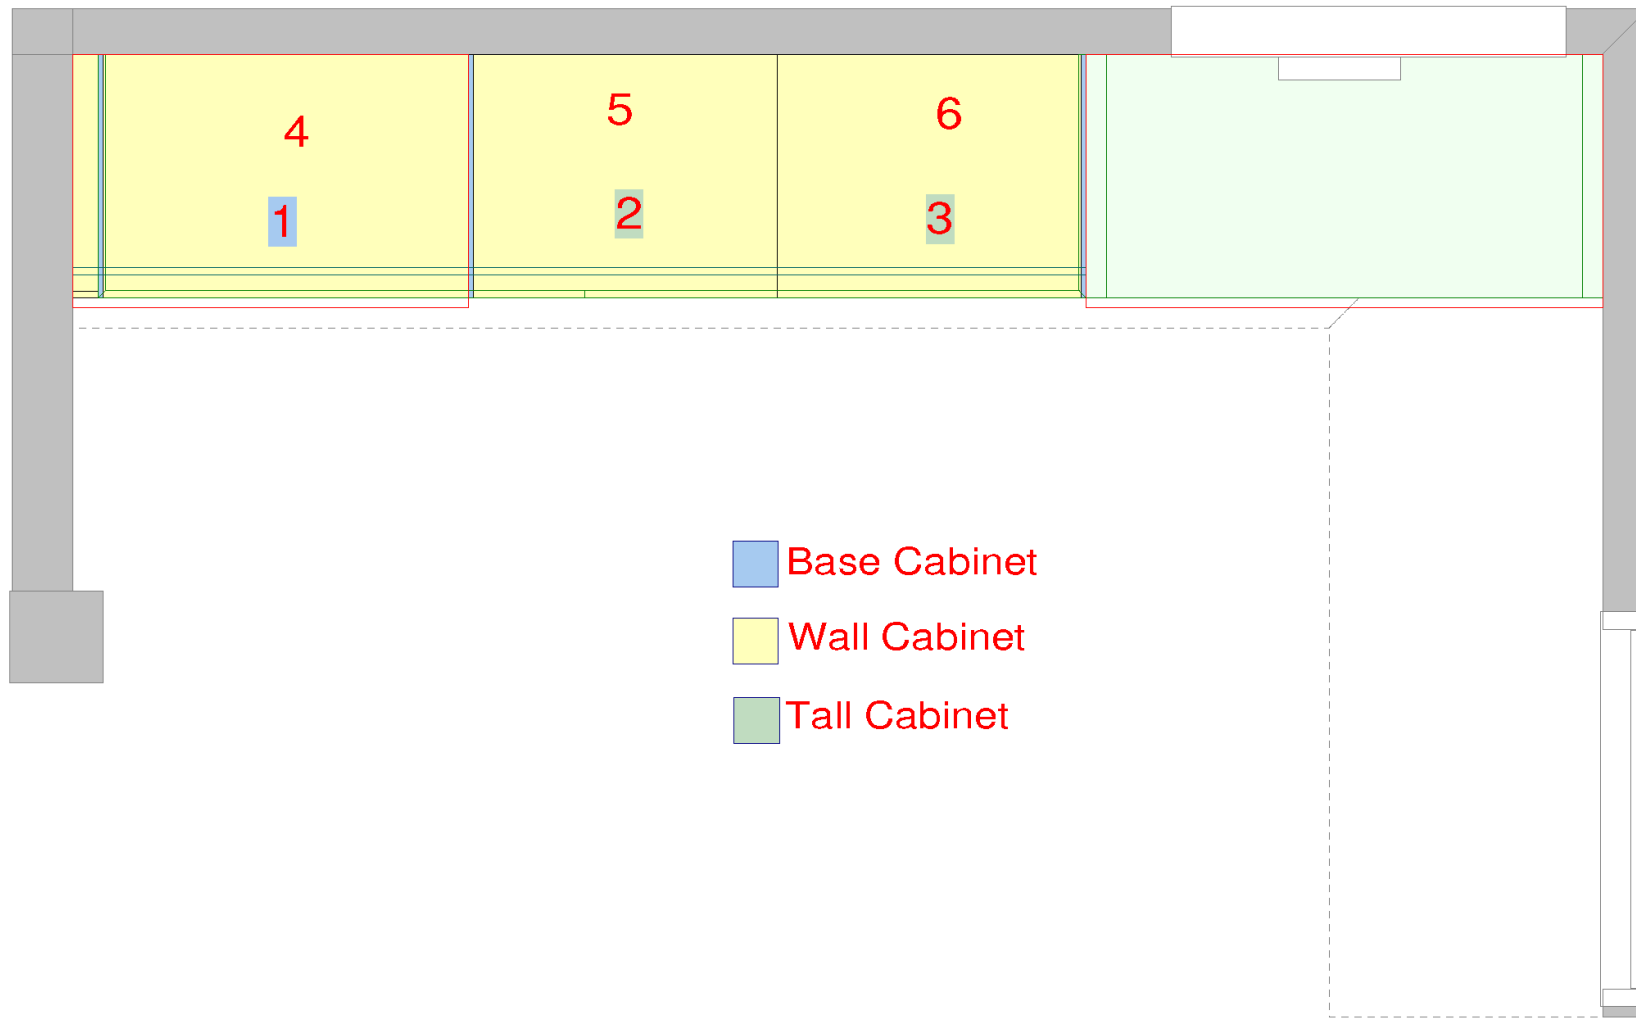

FP Numbered