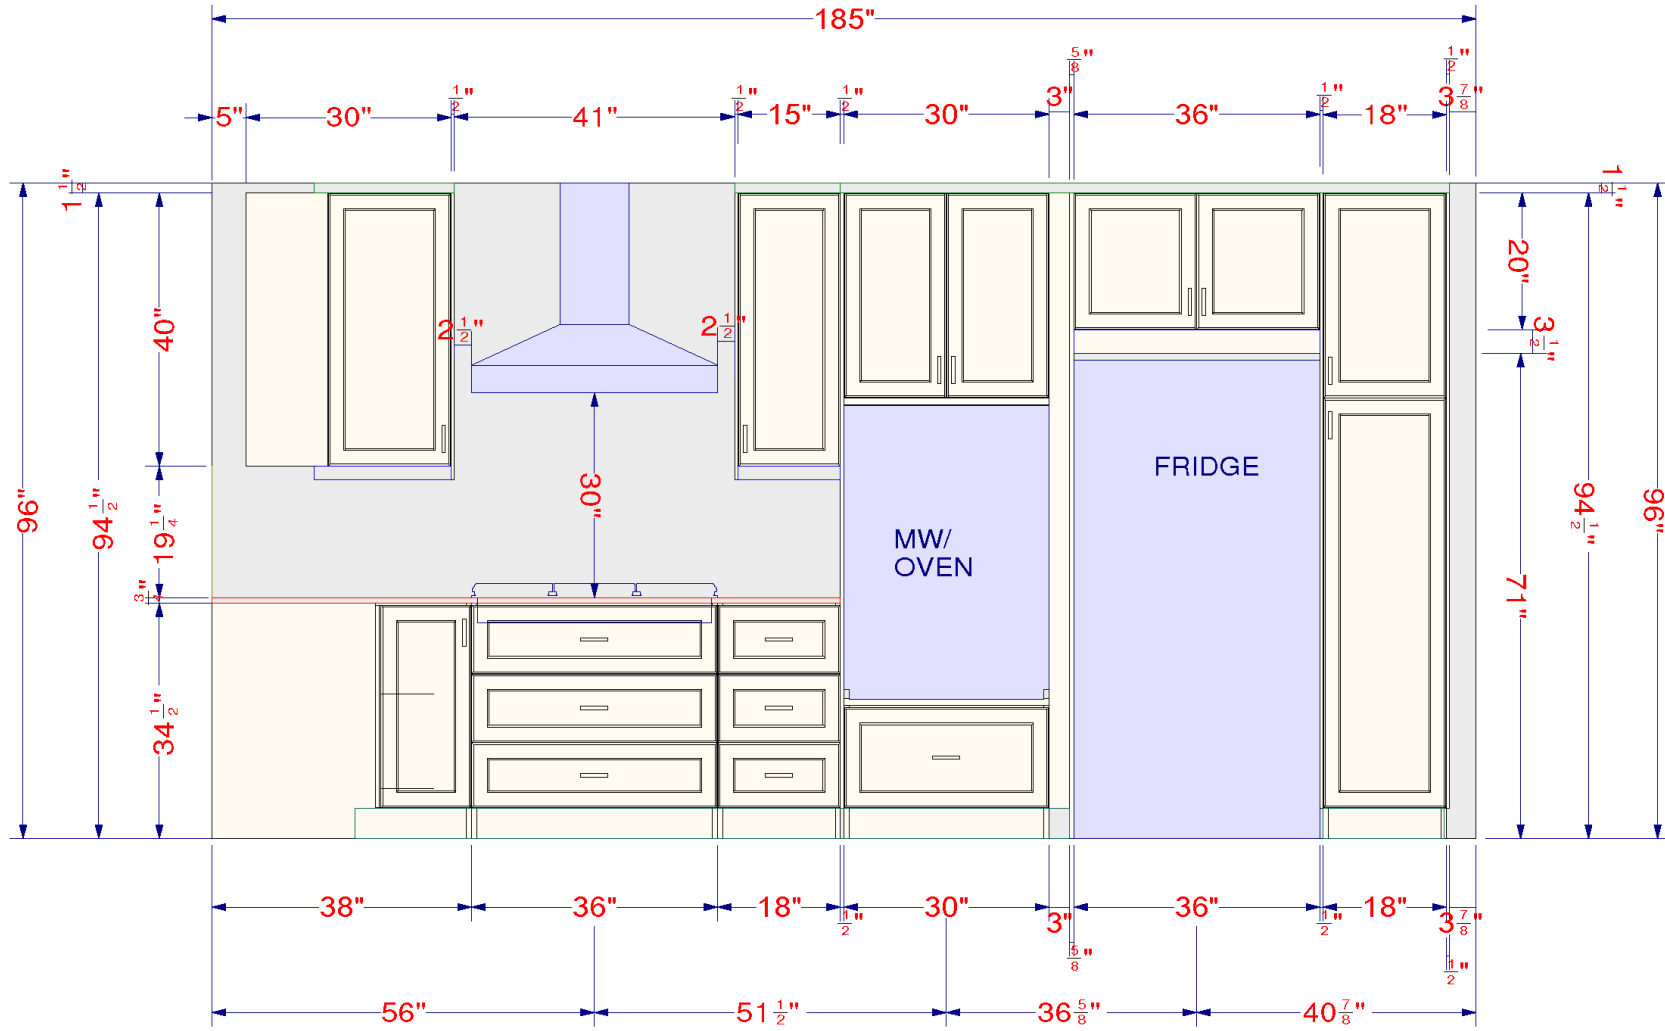

The **Elevations** are vertical views of your kitchen walls. It's the easiest and most detailed way to know the specifics for each cabinet along the wall. This allows you to review measurements, appliance locations and cabinet distribution

All dimensions size designations given are subject to verification on job site and adjustment to fit job conditions.

VIEW1

VIEW3

**IKD**

**02**

## **Floor Plans**

- Floor Plan
- Panel
- Countertop
- Numbered Floor Plan

\*INSPIRED\*KITCHEN\*DESIGN\*

These are schematic drawings of your kitchen with measurements as seen from above. You'll see the overall space layout. All walls, doors, windows and walkways are included.

**Assumed Appliance size**

**Fridge:** 36"Wx33"Dx70"H

**Cooktop :** 30"Wx30"Dx36"H

**Hood:** 36"Wx18"D

**DW:** 24"Wx24"Dx34"H

**IKEA Countertop:**

KASKER Custom countertop, White mini terrazzo effect/quartz 3/4"