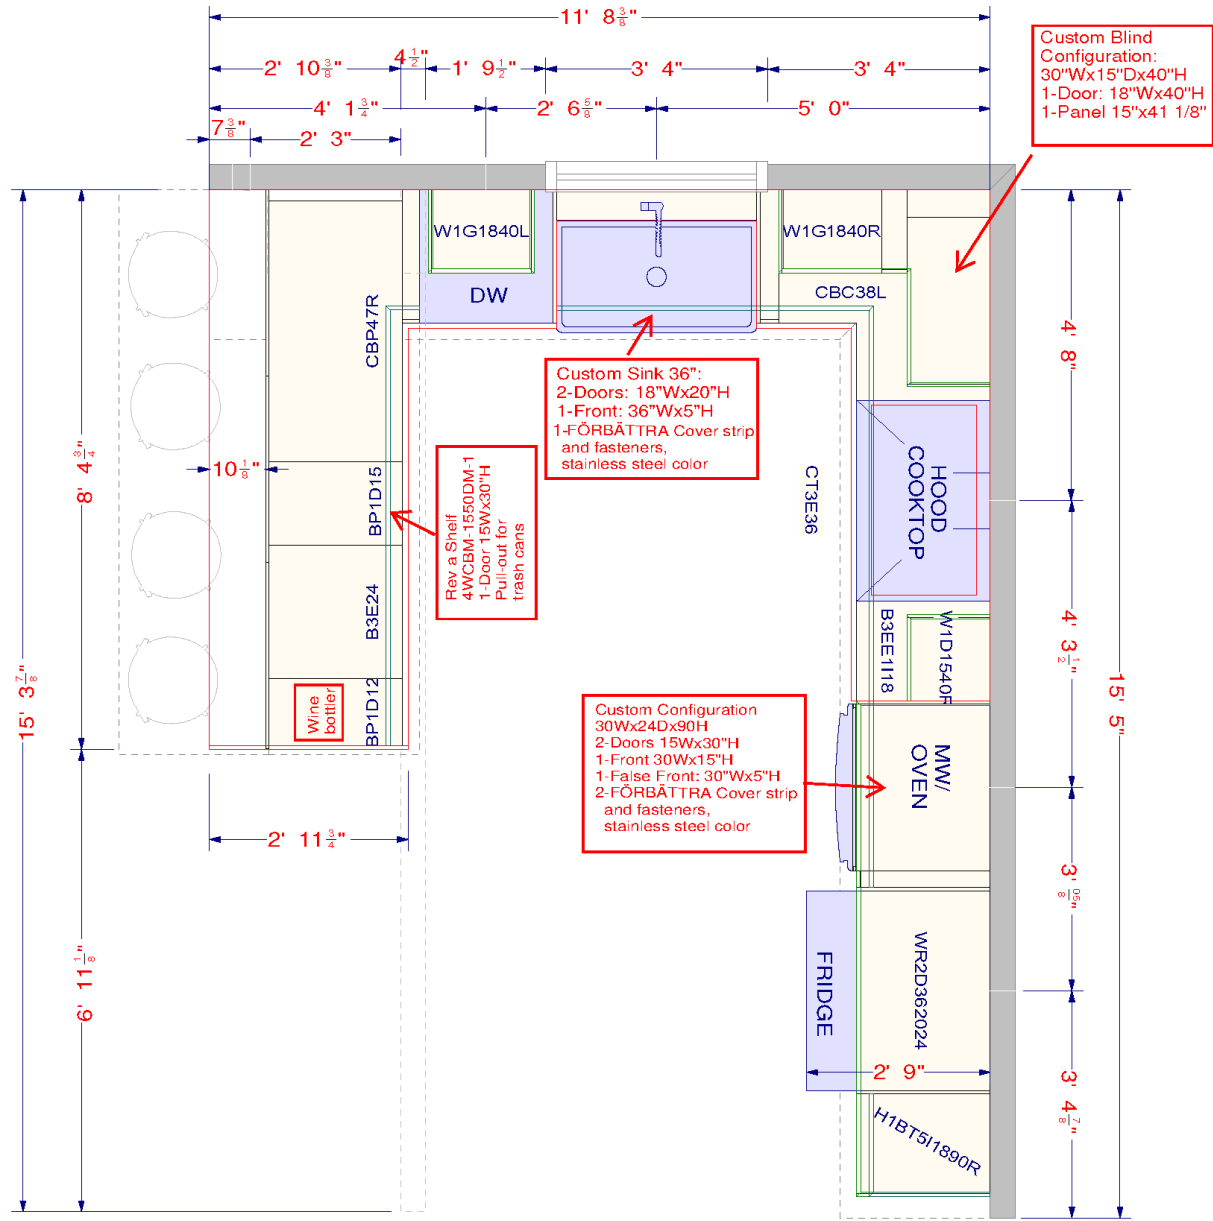

Floor Plan

Your Design:

Door Style:
AXSTAD Matt White, (Glass)

Cabinet Frame Finish: White

Drawers: Maximera

Handles: GRIBBOL Black

Ceiling Height: 96" (Soffit 14 1/2")

Wall Cabinet alignment: 94 1/2"

Assumed Appliance size

Fridge: 36"Wx33"Dx70"H

Cooktop : 30"Wx30"Dx36"H

Hood: 36"Wx18"D

DW: 24"Wx24"Dx34"H

IKEA Countertop:

KASKER Custom countertop, White mini terrazzo effect/quartz 3/4"

MITTLE LED kitchen cntrtp lighting strip dimmable white

MITTLE LED spotlight , dimmables white

MITTLED LED ktchn drawer lighting w sensor, dimmable white

Tall Cabinets Doors taller than 40" come with a middle stile not shown on rendering elevations due to software restrictions