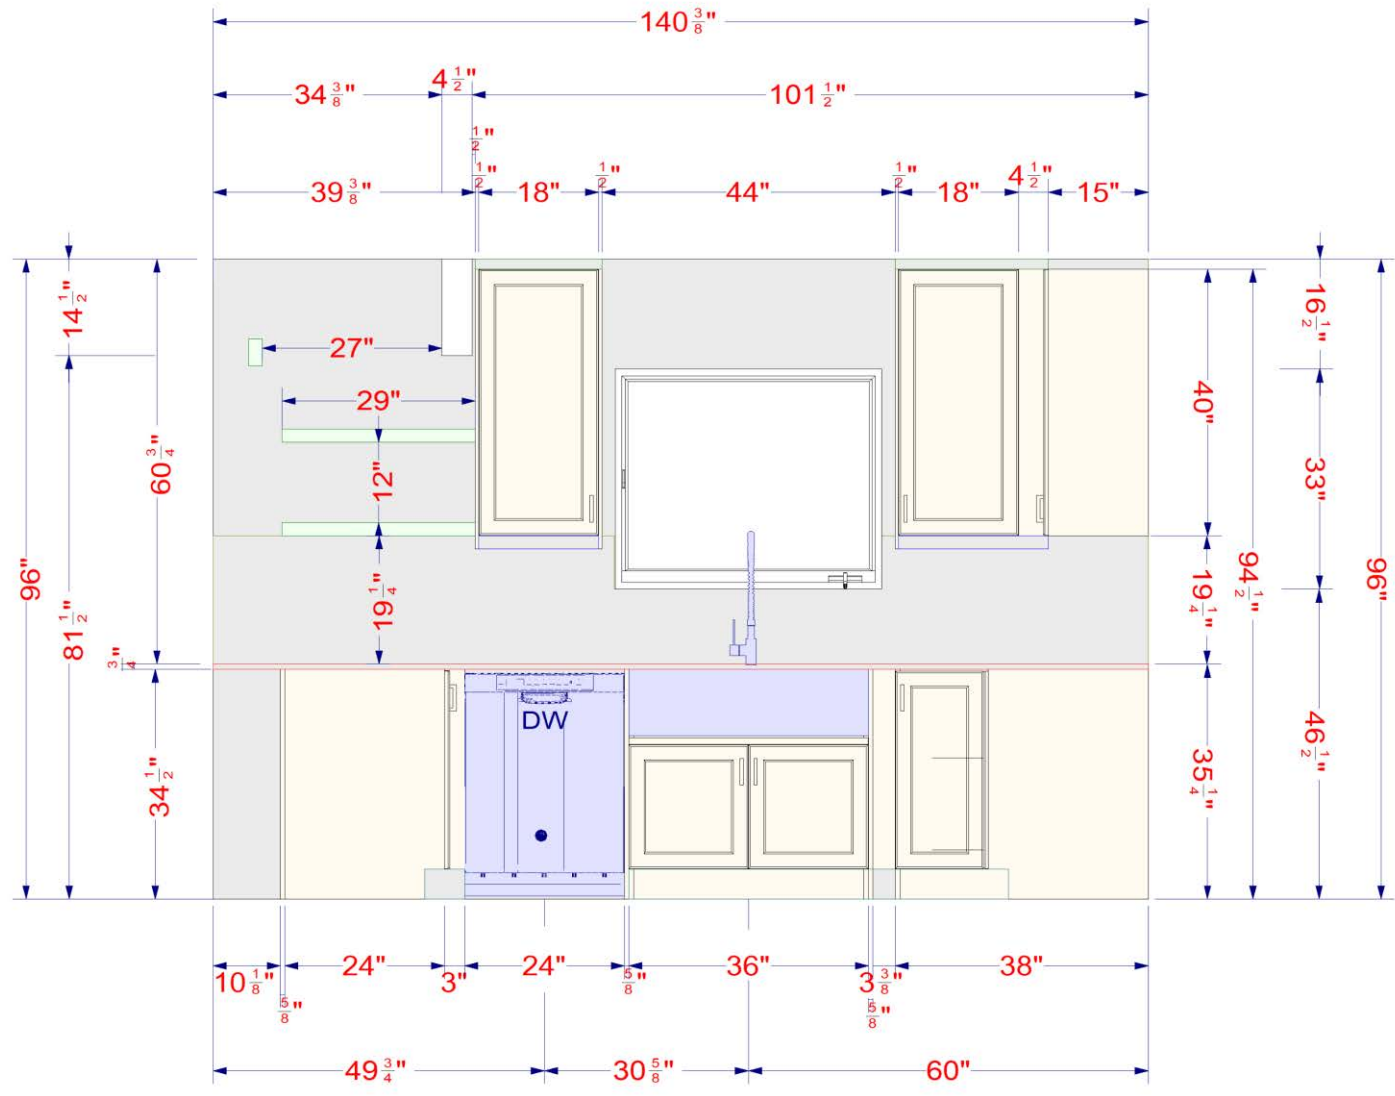

The **Elevations** are vertical views of your kitchen walls. It's the easiest and most detailed way to know the specifics for each cabinet along the wall. This allows you to review measurements, appliance locations and cabinet distribution

All dimensions size designations given are subject to verification on job site and adjustment to fit job conditions.

VIEW1

VIEW3

**IKD**

**02**

## **Floor Plans**

- Floor Plan
- Panel
- Countertop
- Numbered Floor Plan

\*INSPIRED\*KITCHEN\*DESIGN\*

These are schematic drawings of your kitchen with measurements as seen from above. You'll see the overall space layout. All walls, doors, windows and walkways are included.

# Floor Plan