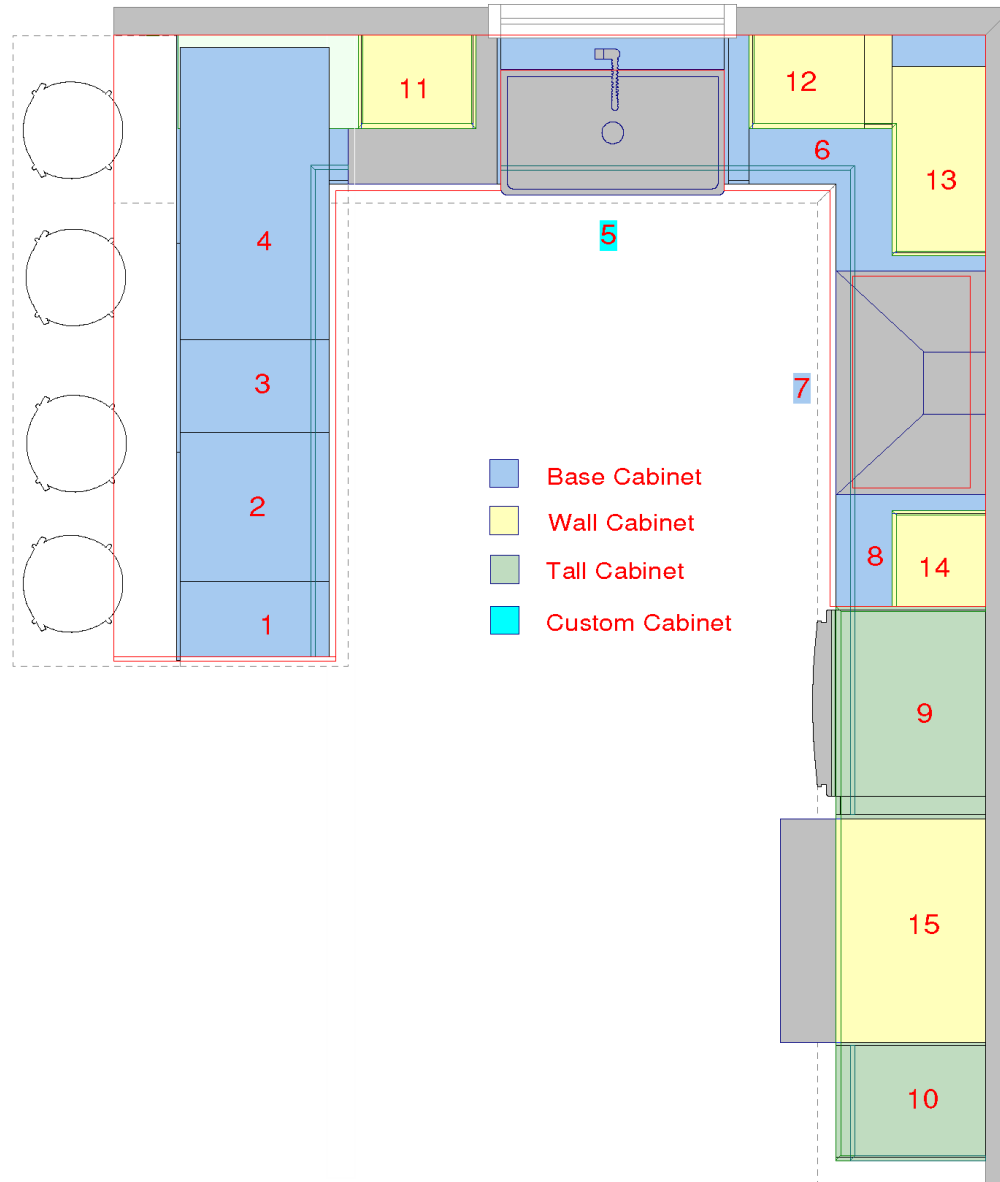

FP Numbered