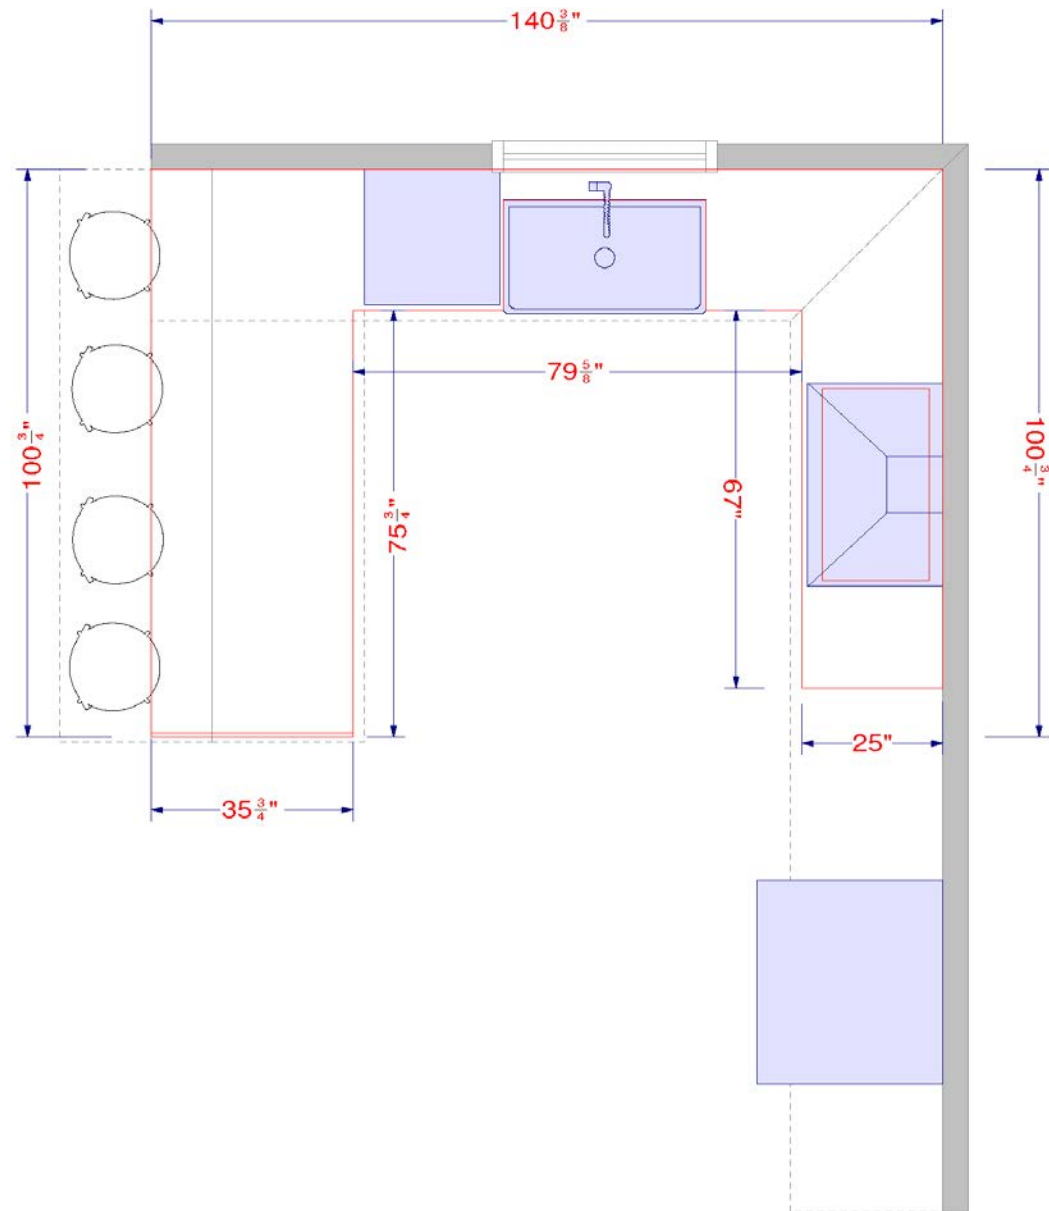

FP Countertop