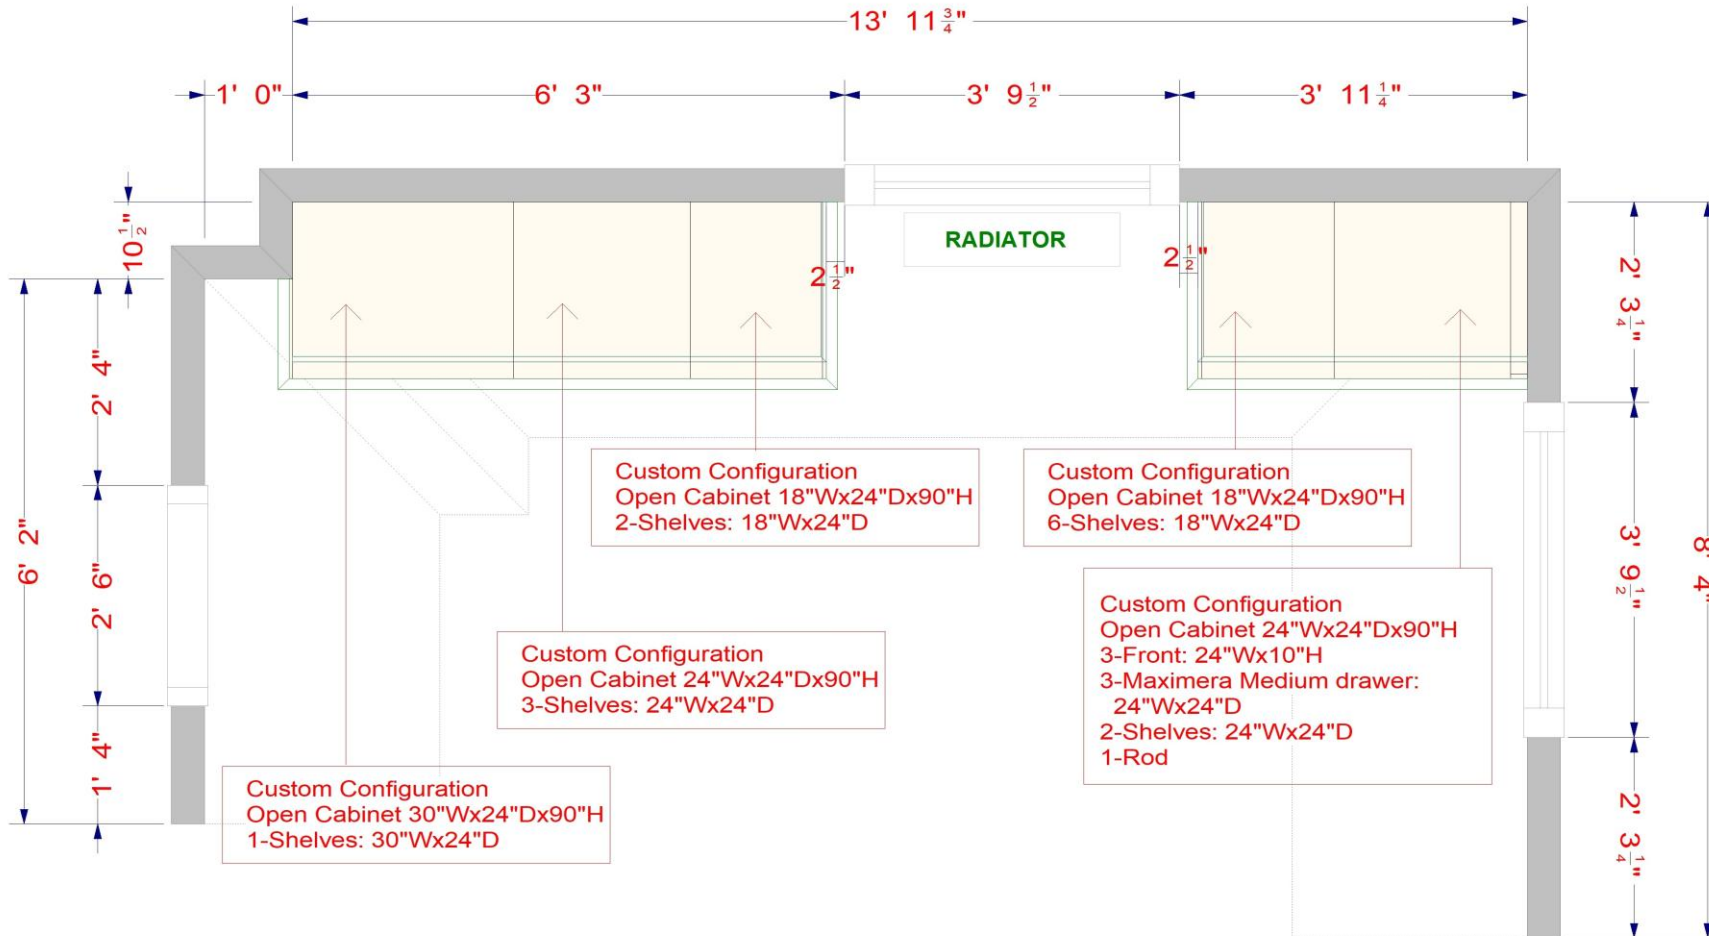

Floor Plan

Your Design:

Door Style:
AXSTAD, Matt White

Cabinet Frame Finish: White

Drawers: Maximera

Ceiling Height: 96"

Wall Cabinet alignment: 94 1/2"